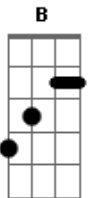

Britney Spears - I Love Rock 'n' Roll

Tom: E

(intro) Hey!? Is this thing on?

I saw him dancin' there by the record machine

E E B B

I knew he must've been about seventeen

A A H5 H5 E E A

The beat was going strong, playin' my favorite song
[no chords]

I said can I take you home where we can be alone
(no chords)

an' next we were movin' on he was with me, yeah me
B

we were movin' on and singin' the same old song, yeah with me,
singin'

E E E E
I love Rock'n'Roll,

E E E E
I love Rock'n'Roll,

A A B B
so put another dime in the jukebox baby

E E E E
I love Rock'n'Roll,

A A B B E E
so come and take your time and dance with me

Acordes

© ukulele-chords.com

© ukulele-chords.com