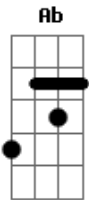

© ukulele-chords.com