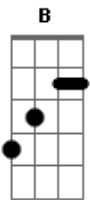

© ukulele-chords.com