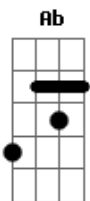

© ukulele-chords.com

© ukulele-chords.com