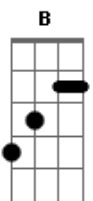

© ukulele-chords.com

© ukulele-chords.com