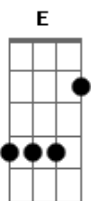

© ukulele-chords.com

© ukulele-chords.com