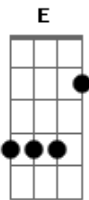

© ukulele-chords.com