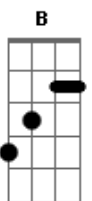

© ukulele-chords.com

© ukulele-chords.com