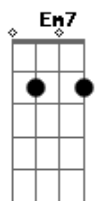

Britney Spears - From The Bottom Of My Broken Heart

Tom: G
Intro: G D Em7 G C Bm7 Am7 C

Em7 D G
"Never look back," we said
Am7 C D
G
How was I to know I'd miss you so?
Em7 D G
Loneliness up ahead,
Am7 C D G
emptiness behind Where do I go?

Bm7
You were my real love, I never knew love
Am7
'Til there was youuuuuuuuu
Am7 C G
From the bottom of my broken heart

Em7 D G
"Baby," I said, "please stay".
Am7 C D G
Give our love a chance for one more day
Em7 D G
We could have worked things out
D Am7 C D G
Taking time is what my love's all about

Em D
But you put a dart
Em7
Through my dreams, through my heart
A

And I'm back where I started again
Am7 Bm7 C
Never thought it would end
D

CHORUS

Em D
You promised yourself, but to somebody else,
Em7 A
And you made it so perfectly clear
Am7 Bm7 C
Bm7 C Still I wish you were here

D CHORUS

Em7 D
"Never look back," we said
Bm7 C D G
How was I to know I'd miss you so?

Acordes

© ukulele-chords.com

© ukulele-chords.com

© ukulele-chords.com

© ukulele-chords.com

© ukulele-chords.com