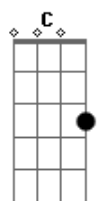

Britney Spears - From The Bottom Of My Broken Heart

Tom: G
Intro: G D Em7 G C Bm7 Am7 C

Em7 D G
"Never look back," we said
Am7 C D
G
How was I to know I'd miss you so?
Em7 D G
Loneliness up ahead,
Am7 C D G
emptiness behind Where do I go?

Bm7
You were my real love, I never knew love
Am7
'Til there was youuuuuuuuu
Am7 C G
From the bottom of my broken heart

Em7 D G
"Baby," I said, "please stay".
Am7 C D G
Give our love a chance for one more day
Em7 D G
We could have worked things out
D Am7 C D G
Taking time is what my love's all about

Em D
But you put a dart
Em7
Through my dreams, through my heart
A

And I'm back where I started again
Am7 Bm7 C
Never thought it would end
D

CHORUS

Em D
You promised yourself, but to somebody else,
Em7 A
And you made it so perfectly clear
Am7 Bm7 C
Bm7 C Still I wish you were here

D CHORUS

Em7 D
"Never look back," we said
Bm7 C D G
How was I to know I'd miss you so?

Acordes

© ukulele-chords.com

© ukulele-chords.com

© ukulele-chords.com

© ukulele-chords.com

© ukulele-chords.com