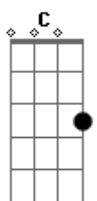

Britney Spears - From The Bottom Of My Broken Heart

Tom: G
Intro: G D Em7 G C Bm7 Am7 C

Em7 D G
"Never look back," we said
Am7 C D
G
How was I to know I'd miss you so?
Em7 D G
Loneliness up ahead,
Am7 C D G
emptiness behind Where do I go?

Bm7
You were my real love, I never knew love
Am7
'Til there was youuuuuuuuu
Am7 C G
From the bottom of my broken heart

Em7 D G
"Baby," I said, "please stay".
Am7 C D G
Give our love a chance for one more day
Em7 D G
We could have worked things out
D Am7 C D G
Taking time is what my love's all about

Em D
But you put a dart
Em7
Through my dreams, through my heart
A

And I'm back where I started again
Am7 Bm7 C
Never thought it would end
D

CHORUS

Em D
You promised yourself, but to somebody else,
Em7 A
And you made it so perfectly clear
Am7 Bm7 C
Bm7 C Still I wish you were here

D CHORUS

Em7 D
"Never look back," we said
Bm7 C D G
How was I to know I'd miss you so?

Acordes

© ukulele-chords.com

© ukulele-chords.com

© ukulele-chords.com

© ukulele-chords.com

© ukulele-chords.com