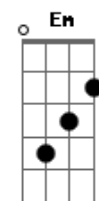

© ukulele-chords.com