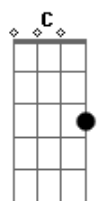

© ukulele-chords.com