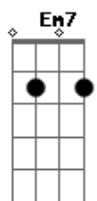

© ukulele-chords.com