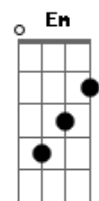

© ukulele-chords.com