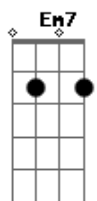

Britney Spears - From The Bottom Of My Broken Heart

Tom: G
Intro: G D Em7 G C Bm7 Am7 C

Em7 D G
"Never look back," we said
Am7 C D
G
How was I to know I'd miss you so?
Em7 D G
Loneliness up ahead,
Am7 C D G
emptiness behind Where do I go?

Bm7
You were my real love, I never knew love
Am7
'Til there was youuuuuuuuu
Am7 C G
From the bottom of my broken heart

Em7 D G
"Baby," I said, "please stay".
Am7 C D G
Give our love a chance for one more day
Em7 D G
We could have worked things out
D Am7 C D G
Taking time is what my love's all about

Em D
But you put a dart
Em7
Through my dreams, through my heart
A

And I'm back where I started again
Am7 Bm7 C
Never thought it would end
D

CHORUS

Em D
You promised yourself, but to somebody else,
Em7 A
And you made it so perfectly clear
Am7 Bm7 C
Bm7 C Still I wish you were here

D CHORUS

Em7 D
"Never look back," we said
Bm7 C D G
How was I to know I'd miss you so?

Acordes

© ukulele-chords.com

© ukulele-chords.com

© ukulele-chords.com

© ukulele-chords.com

© ukulele-chords.com