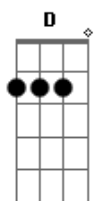

Britney Spears - From The Bottom Of My Broken Heart

Tom: G
Intro: G D Em7 G C Bm7 Am7 C

Em7 D G
"Never look back," we said
Am7 C D
G
How was I to know I'd miss you so?
Em7 D G
Loneliness up ahead,
Am7 C D G
emptiness behind Where do I go?

Em
And you didn't hear all my joy through my tears
Em7
All my hopes through my fears
A

Did you now,
Am7 Bm7 C Am7
still I miss you somehow

CHORUS:

G
From the bottom of my broken heart
Em7
G
There's just a thing or two I'd like you to know
C
Bm7
You were my first love, you were my true love
Am7
From the first kisses to the very last rose
G
From the bottom of my broken heart
Em7
G
Even though time may find me somebody new
C

Bm7
You were my real love, I never knew love
Am7
'Til there was youuuuuuuuu
Am7 C G
From the bottom of my broken heart

Em7 D G
"Baby," I said, "please stay".
Am7 C D G
Give our love a chance for one more day
Em7 D G
We could have worked things out
D Am7 C D G
Taking time is what my love's all about

Em D
But you put a dart
Em7
Through my dreams, through my heart
A

And I'm back where I started again
Am7 Bm7 C
Never thought it would end
D

CHORUS

Em D
You promised yourself, but to somebody else,
Em7 A
And you made it so perfectly clear
Am7 Bm7 C
Bm7 C Still I wish you were here

D CHORUS

Em7 D
"Never look back," we said
Bm7 C D G
How was I to know I'd miss you so?

Acordes

© ukulele-chords.com