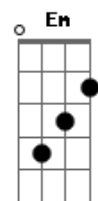

© ukulele-chords.com