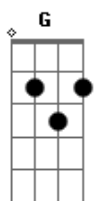

© ukulele-chords.com