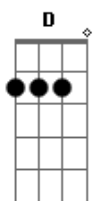

Britney Spears - From The Bottom Of My Broken Heart

Tom: G
Intro: G D Em7 G C Bm7 Am7 C

Em7 D G
"Never look back," we said
Am7 C D
G
How was I to know I'd miss you so?
Em7 D G
Loneliness up ahead,
Am7 C D G
emptiness behind Where do I go?

Em
And you didn't hear all my joy through my tears
Em7
All my hopes through my fears
A

Did you now,
Am7 Bm7 C Am7
still I miss you somehow

CHORUS:

G
From the bottom of my broken heart
Em7
G
There's just a thing or two I'd like you to know
C
Bm7
You were my first love, you were my true love
Am7
From the first kisses to the very last rose
G
From the bottom of my broken heart
Em7
G
Even though time may find me somebody new
C

Bm7
You were my real love, I never knew love
Am7
'Til there was youuuuuuuuu
Am7 C G
From the bottom of my broken heart

Em7 D G
"Baby," I said, "please stay".
Am7 C D G
Give our love a chance for one more day
Em7 D G
We could have worked things out
D Am7 C D G
Taking time is what my love's all about

Em D
But you put a dart
Em7
Through my dreams, through my heart
A

And I'm back where I started again
Am7 Bm7 C
Never thought it would end
D

CHORUS

Em D
You promised yourself, but to somebody else,
Em7 A
And you made it so perfectly clear
Am7 Bm7 C
Bm7 C Still I wish you were here

D CHORUS

Em7 D
"Never look back," we said
Bm7 C D G
How was I to know I'd miss you so?

Acordes

© ukulele-chords.com