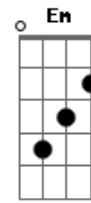

© ukulele-chords.com