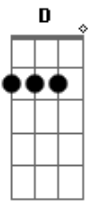

© ukulele-chords.com