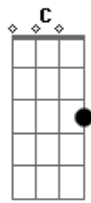

© ukulele-chords.com