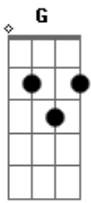

Tom: G

Afinação: D G C F A D D

Gbm
Footsteps in the rain, memories wash away
Bm **G**
Beyond the headlight glare, it's kind of dark out there
D **Gbm**
And everywhere I've been, it's hard to find a friend
Bm **G**
I've got no alibis for the state I'm in

Em **Gbm**
Everybody needs, needs a place to go
Bm **G**
God know's I have seen it's a twisting, winding road

D **Gbm**
Every day, the sun comes up again
Bm **G**
A little hope begins and it starts with you 'cause you get me through it
D **Gbm**
And every day, I'm closer to the shore, I smile a little more
Bm **G**
And because of your faith, I get closer now every day

D **Gbm** **Bm** **G**
Said every day, I said every day, every day

D **Gbm**
It's hard to recognize, across the great divide
Bm **G**
Just what you left behind and what you keep inside

D **Gbm**
A ripple in the calm, you keep my safe from harm
Bm **G**
Somehow you still believe, you believe in me

Em **Gbm**
Where it starts and ends, only time must know
Bm **G**
Wherever you will be is where I wanna go

D **Gbm**
Every day, the sun comes up again
Bm **G**
A little hope begins and it starts with you 'cause you get me through it
D **Gbm**
And every day, I'm closer to the shore, I smile a little more
Bm **G**
And because of your faith, I get closer now every day

Em **Gbm**
'Cause you set me free
Bm **G**
'Cause you set me free

D **Gbm**
Every day, the sun comes up again
Bm **G**
A little hope begins and it starts with you 'cause you get me through it
D **Gbm**
And every day, I'm closer to the shore, I smile a little more
Bm **G**
And because of your faith, I get closer now every day

Acordes

© ukulele-chords.com