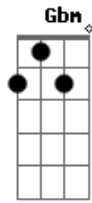

© ukulele-chords.com