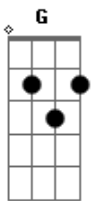

D G
Living my life coz I've got nothing to do

C Em
When a tear falls, you put your hands out

D
You catch my tears

G C Em
And I'm feeling so close to your love now

D
If I was lost now I feel found

G C
I lift my hands and pray

Em D
'Cause life's tough some days

G C
But I will not lose faith

Em D
'Cause you will lead the way

G C Em
You're my light when it gets dark

D G
You're always in my heart

C Em D
You're my brightest morning star

G C Em
You're my light when it gets dark

D G
You're always in my heart

C Em D
You're my brightest morning star

G C
You are the light of my beautiful life
Em D

I can never let go, you're my brightest morning star

G C
You are the light of my beautiful life

Em D
I can never let go, you're my brightest morning star

G C Em D
In you arms I feel alive, I'm not afraid

G C Em D
I will keep you listen closely, I look for signs everyday

G C
I lift my hands and pray

Em D
'Cause life's tough some days

G C
But I will not lose faith

Em D
'Cause you will lead the way

G C Em
You're my light when it gets dark

D G
You're always in my heart

C Em D
You're my brightest morning star

G C Em
You're my light when it gets dark

D G
You're always in my heart

C Em D
You're my brightest morning star

G C Em
You're my light when it gets dark

D G
You're always in my heart

C Em D
You're my brightest morning star

G C Em
You're my light when it gets dark

D G
You're always in my heart

C Em D
You're my brightest morning star

G C Em D
You are the light of my beautiful life

G C Em D
You are the light of my beautiful life

Acordes

© ukulele-chords.com