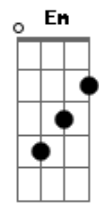

© ukulele-chords.com