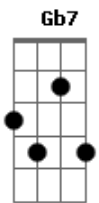

© ukulele-chords.com