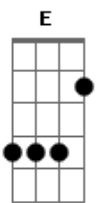

© ukulele-chords.com