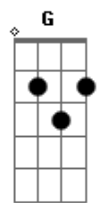

© ukulele-chords.com