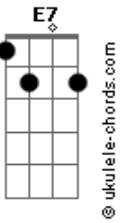

© ukulele-chords.com