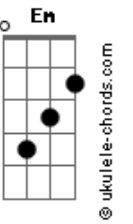

© ukulele-chords.com