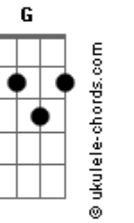

© ukulele-chords.com