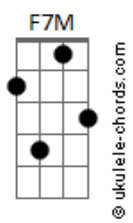

© ukulele-chords.com