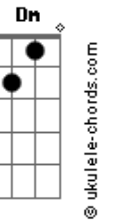

© ukulele-chords.com