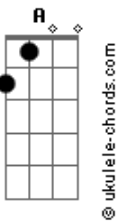

© ukulele-chords.com