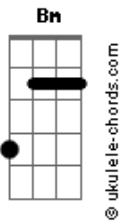

© ukulele-chords.com