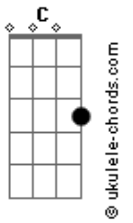

© ukulele-chords.com