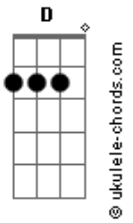

© ukulele-chords.com