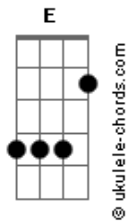

© ukulele-chords.com