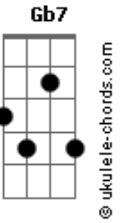

© ukulele-chords.com