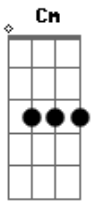

Britney Spears - Baby One More Time

tom:

Cm

Oh baby, baby, how was I supposed to know
Fm **G**
That something wasn't right here ?
Cm **G** **Eb**
Oh baby, baby, I shouldn't have let you go
Fm **G**
And now you're out of sight, yeah !
Cm **G**
Show me, how you want it to be !
Eb **Fm** **G**
Tell me, baby, `cause I need to know now, oh because
Cm **G**
My loneliness is killing me, and I
Eb **Fm** **G**
I must confess I still believe, still believe
Cm **G** **Ab** **Eb**
When I'm not with you, I lose my mind. Give me a sign !
Fm **G**
Hit me, baby, one more time !
Cm **G** **Eb**
Oh baby, baby, the reason I breathe is you
Fm **G**
Boy, you got me blinded !
Cm **G** **Eb**
Oh pretty baby, there's nothing that I wouldn't do
Ab **G**

That's not the way I planned it
Cm **G**
Show me, how you want it to be !
Eb **Fm** **G**
Tell me, baby, `cause I need to know now, oh because

[Refrão]

Cm **G** **Eb** **Fm** **G**
Oh baby, baby, how was I supposed to know ?
Ab **Bb** **Fm** **G**
Oh pretty baby, I shouldn't have let you g...o
Cm **G** **Eb**
I must confess, my loneliness is killing me, and I
Fm **G** **Cm** **G**
Don't you know I still believe, that you will be here
Eb **Fm** **G** **Cm**
And give me a sign ! Hit me, baby, one more time !
Cm **G**
My loneliness is killing me, and I
Eb **Fm** **G** **Cm**
I must confess I still believe, still believe
Cm **G** **Eb**
When I'm not with you, I lose my mind. Give me a sign !
Fm **G**
Hit me, baby, one more time !

(Am)

Acordes

© ukulele-chords.com