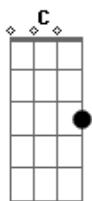

© ukulele-chords.com