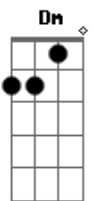

© ukulele-chords.com