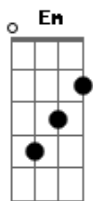

© ukulele-chords.com