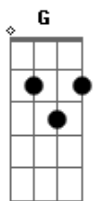

© ukulele-chords.com