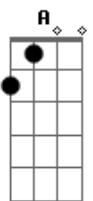

Tom: C

apotraste na 2ª casa

[Verso]

Am Em C
Oh baby baby, how was I supposed to know
Dm Em
That something wasn't right here
Am Em C
Oh baby baby, I shouldn't have let you go
Dm Em
And now you're out of sight, yeah
Am Em
Show me how you want it to be
C Dm Em
Tell me baby cuz I need to know now, oh because

[Refrão]

Am Em
My loneliness is killin' me (and I)
C Dm Em
I must confess I still believe (still believe)
Am Em
If I'm not with you I lose my mind
C Dm Em
Give me a sign, hit me baby one more time!

(Am)
(Am Em Am)
(Am)
(Am Em Am)

[Verso]

Am Em C
Oh baby baby, the reason I breathe is you
Dm Em
Girl you've got me blinded
Am Em C
Oh pretty baby, there's nothin' that I wouldn't do
Dm Em
That's not the way I planned it
Am Em

Show me how you want it to be
C Dm Em
Tell me baby cuz I need to know now, oh because

[Refrão]

Am Em
My loneliness is killin' me (and I)
C Dm Em
I must confess I still believe (still believe)
Am Em
If I'm not with you I lose my mind
C Dm Em
Give me a sign, hit me baby one more time!

(Am)
(Am Em Am)
(Am)
(Am Em Am)

[Ponte]

Am Em C Dm Em
Oh baby baby, how was I supposed to know
F G F G
Oh pretty baby, I shouldn't have let you go
Am Em
I must confess that my loneliness

C
Is killin' me now
Dm Em F
Don't you know I still believe
G

F G Am
That you will be here
And give me a sign, hit me baby one more time

A E
My loneliness is killin' me (and I)
C D E
I must confess I still believe (still believe)
A E
If I'm not with you I lose my mind
C D Em Am
Give me a sign, hit me baby one more time!

Acordes

© ukulele-chords.com