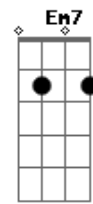

© ukulele-chords.com