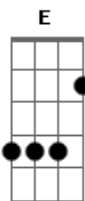

© ukulele-chords.com