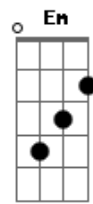

© ukulele-chords.com