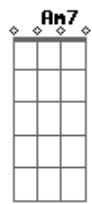

© ukulele-chords.com