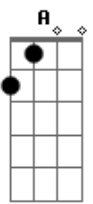

Am7 Em C
Oh baby baby, how was I supposed to know
Dm7 Em7
That something wasn't right here
Am7 Em C
Oh baby baby, I shouldn't have let you go
Dm7 Em7
And now you're out of sight, yeah
Am7 Em
Show me how you want it to be
C Dm7 Em7
Tell me baby cuz I need to know now, oh because

[Refrão]

Am7 Em
My loneliness is killin' me (and I)
C Dm7 Em7
I must confess I still believe (still believe)
Am7 Em
If I'm not with you I lose my mind
C Dm7 Em7
Give me a sign, hit me baby one more time!

(Am7)
(Am7 Em Am7)
(Am7)
(Am7 Em Am7)

[Verso]

Am7 Em C
Oh baby baby, the reason I breathe is you
Dm7 Em7
Girl you've got me blinded
Am7 Em C
Oh pretty baby, there's nothin' that I wouldn't do
Dm7 Em7
That's not the way I planned it
Am7 Em

Show me how you want it to be
C Dm7 Em7
Tell me baby cuz I need to know now, oh because

[Refrão]

Am7 Em
My loneliness is killin' me (and I)
C Dm7 Em7
I must confess I still believe (still believe)
Am7 Em
If I'm not with you I lose my mind
C Dm7 Em7
Give me a sign, hit me baby one more time!

(Am7)
(Am7 Em Am7)
(Am7)
(Am7 Em Am7)

[Ponte]

Am7 Em C Dm7 Em7
Oh baby baby, how was I supposed to know
F G F G
Oh pretty baby, I shouldn't have let you go
Am7 Em
I must confess that my loneliness

C
Is killin' me now
Dm7 Em7 F
Don't you know I still believe

G
That you will be here
F G Am7
And give me a sign, hit me baby one more time

A E
My loneliness is killin' me (and I)
C D E
I must confess I still believe (still believe)
A E
If I'm not with you I lose my mind
C D Em7 Am7
Give me a sign, hit me baby one more time!

Acordes

© ukulele-chords.com