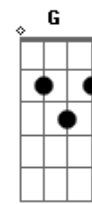

© ukulele-chords.com