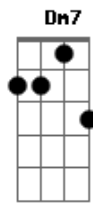

© ukulele-chords.com