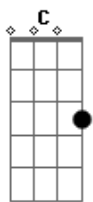

Refrão:

F C G Dm
But the stars in the sky look like home take me home
F C G Dm
And the light in your eyes lets me know I'm not alone

F C
Not alone not alone not alone
G Dm
Not alone not alone not alone
F C
Not alone not alone not alone
G Dm
Not alone not alone not alone

(Dm Am C G)

Verso 2:

Dm Am C G
Crossed through the universe to get where you are
Dm Am C G
Travel the night riding on a shooting star
Dm Am C G
Was lo...nely then
Dm Am C G
Like an a...lien
Dm Am C G

Had to get used to the world I was on
Dm Am C G
While yet still unsure if I knew where I belong
Dm Am C G
Ooh that was then
Dm Am C G
Like an alien

Refrão:

F C G Dm
But the stars in the sky look like home take me home
F C G Dm
And the light in your eyes lets me know I'm not not alone

F C
Not alone not alone not alone
G Dm
Not alone not alone not alone
F C
Not alone not alone not alone
G Dm
Not alone not alone not alone

(Dm Am C G)(4x)

Refrão:

F C G Dm
But the stars in the sky look like home take me home
F C G Dm
And the light in your eyes lets me know I'm not not alone

F C
Not alone not alone not alone
G Dm
Not alone not alone not alone
F C
Not alone not alone not alone
G Dm
Not alone not alone not alone

F C
(Not alone not alone not alone)
G Dm
(Not alone not alone not alone)
F C
(Not alone not alone not alone)
G Dm
(Not alone not alone not alone)

Acordes

© ukulele-chords.com