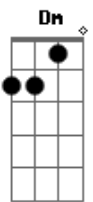

© ukulele-chords.com