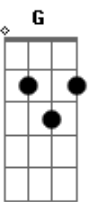

Britney Spears - Alien

Tom: C
Intro: Dm Am C G (4x)

Verso 1:

Dm Am C G
There was a time I was one of a kind
Dm Am C G
Lost in the world out of me myself and I
Dm Am C G
Was lo...nely then
Dm Am C G
Like an a...lien
Dm Am C G
I tried but I never figured it out
Dm Am C G
Why I always felt like a stranger in a crowd
Dm Am C G
Ooh that was then
Dm Am C G
Like an alien

F C
(Not alone not alone not alone)
G Dm
(Not alone not alone not alone)
F C
(Not alone not alone not alone)
G Dm
(Not alone not alone not alone)

Acordes

© ukulele-chords.com

© ukulele-chords.com

© ukulele-chords.com