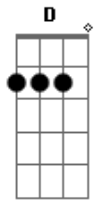

Bring Me The Horizon - Drown (Live from Maida Vale)

Tom: D

Intro: D Bm7 A (2X)

Verso:

D Bm7 A
What doesn't kill you makes you wish you were dead.

D
Got a hole in my soul, growing deeper and deeper.

Bm7 A D
And I can't take one more moment of this silence.

Bm7 A
The loneliness is haunting me.

A Bm7
And the weight of the world's getting harder to hold up.

Pré refrão:

D
It comes in waves, I close my eyes.

Bm7 A
Hold my breath and let it bury me.

D
I'm not okay, and it's not alright.

Bm7
Won't you drag the lake and bring me home again?

Refrão:

D Bm7 A D
Who will fix me now? Dive in when I'm down?

Bm7 A D
Save me from myself, don't let me drown.

Bm7 A D
Who will make me fight? Drag me out alive?

Bm7 A D
Save me from myself, don't let me drown.

Verso:

Bm7 A
What doesn't destroy you, leaves you broken instead.

D Bm7
Got a hole in my soul growing deeper and deeper.

A D
And I can't take one more moment of this silence.

Acordes

© ukulele-chords.com