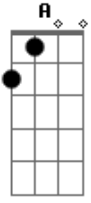

© ukulele-chords.com