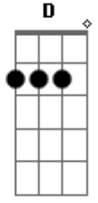

Bright Eyes - Entry Way Song

Tom: **D**

Tuning: standard

e-mail:
Intro: x2
A

Acordes

© ukulele-chords.com

© ukulele-chords.com