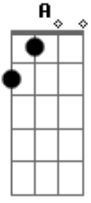

Bright Eyes - Entry Way Song

Tom: **D**

Tuning: standard

e-mail:
Intro: x2
A

Acordes

© ukulele-chords.com

© ukulele-chords.com