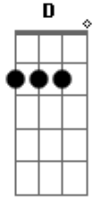

Bright Eyes - Entry Way Song

Tom: **D**

Tuning: standard

e-mail:
Intro: x2
A

Acordes

© ukulele-chords.com