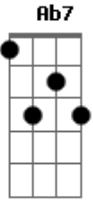

© ukulele-chords.com