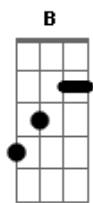

© ukulele-chords.com