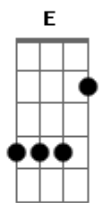

Bright City - You Are The One Thing

Tom: E

Intro: Gbm Dbm A

Dbm A Gbm
Every day I'm falling short
And every day I fall apart
A Gbm
Undeserving of the love shown
Dbm
By the Father's heart

A Gbm
I'm a ship without a sail
And my own efforts fail
A Gbm
But You always save me

A B C#M
So here is my heart Lord
E A
I throw it wide open
B Dbm
You are the one thing
Gbm A
I put all my hope in
A B C#M
So here is my heart Lord
E A
Completely surrendered
B Dbm
You are the one thing
A
I put all my hope in

(A Gbm Dbm E)
(A Gbm Dbm E)

Dbm A Gbm
Every day I'm holding fast
Every day I'm trusting more
A Gbm
When I feel I'm lost at sea
Dbm
You bring me back to shore

Dbm A Gbm
I'm a ship and you're the sail
Gbm Dbm

With you I cannot fail
A Gbm
You always save me

A B C#M
So here is my heart Lord
E A
I throw it wide open
B Dbm
You are the one thing
Gbm A
I put all my hope in
A B C#M
So here is my heart Lord
E A
Completely surrendered
B Dbm
You are the one thing

I put all my hope in
(A Gbm Dbm E)
(A Gbm Dbm E)

E Gbm Dbm
You are the one thing
E A
I put all my hope in

A B C#M
So here is my heart Lord
E A
I throw it wide open
B Dbm
You are the one thing

Gbm A C#M
I put all my hope in
A B
So here is my heart Lord

E A
Completely surrendered
B Dbm
You are the one thing
A
I put all my hope in

E Gbm Dbm
You are the one thing
E A
I put all my hope in

Acordes

© ukulele-chords.com