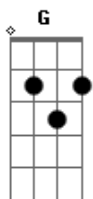

C G Em D
C G
West coast winter breeze
Em D
As it blows through the palm trees

C G
Where they raid bands and spray tans
Em D
Oh I wish it was summer again when
C G
Stars are bright outside my window
Em D
Wake up this song echoes off my pillow
C G
And I remember, oh I remember
Em D
I remember my summer with you

C G
Cherry popsicles sand in my toes
Em D
Rolled down windows
C

Hold my hand, hold me close
G
Pick up your phone
Em D
Wanna hear your voice again
C G
Em
Like a fresh air like a windblown hair
D C
I like you I don't care
G Em D
Why did it have to end?
C
Summer love with my best friend
C G Em D
I fly to you all the way across the states
C G Em D
I'd fly to you, hear me the winter day
C G Em
Oh, I'd follow the sun
D

And come right to your door
C
Summer love with my best friend

C G
Cherry popsicles sand in my toes
Em D
Rolled down windows
C

Hold my hand, hold me close
G
Pick up your phone
Em D
Wanna hear your voice again
C G
Em
Like a fresh air like a windblown hair
D C
I like you I don't care
G Em D
Why did it have to end?
C
Summer love with my best friend

C G
Cherry popsicles sand in my toes
Em D
Rolled down windows
C

Hold my hand, hold me close
G
Pick up your phone
Em D
Wanna hear your voice again
C G
Em
Like a fresh air like a windblown hair
D C
I like you I don't care
G Em D
Why did it have to end?
C
Summer love with my best friend

Acordes

© ukulele-chords.com