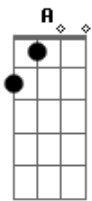

Bridgit Mendler - How To Believe

Tom: F
Intro: E B A B

Verso 1:
E B
Hold my hand and fly
A B
Never say good-bye
E B
Across an open sky
A B
Leave the world be-hind
E B
I will be al-right
A B
If you stay by my side

Refrão:
E B
Spring and summer
A B
Love and laughter
E B
We'll live happily ever after
A B
We'll fly higher than we thought we'd be
E B A
Because you've shown me how to believe

Interludio: E B A B

Verso 2:
E B
Tiny shining star
A B
I know who you are
E B
You're never very far
A B
We'll never be a-part
E B
Sparkle in my eye

Ponte:
E F
In me (me)
C Bb
You've shown me how
C F
How to be-lieve

Solo: F C Bb C

Refrão:
F C
Spring and summer
Bb C
Love and laughter
F C
We'll live happily ever after
Bb C F
We'll fly higher than we thought we'd be
C Bb C F
Because you've shown me how to be-lieve

Outro:
F C
Hold my hand and fly
Bb C
Never say good-bye

Acordes

© ukulele-chords.com

© ukulele-chords.com

© ukulele-chords.com

© ukulele-chords.com

© ukulele-chords.com

© ukulele-chords.com