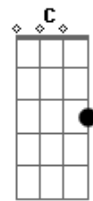

Bridgit Mendler - How To Believe

Tom: F
Intro: E B A B

Verso 1:
E B
Hold my hand and fly
A B
Never say good-bye
E B
Across an open sky
A B
Leave the world be-hind
E B
I will be al-right
A B
If you stay by my side

Refrão:
E B
Spring and summer
A B
Love and laughter
E B
We'll live happily ever after
A B
We'll fly higher than we thought we'd be
E B A
Because you've shown me how to believe

Interludio: E B A B

Verso 2:
E B
Tiny shining star
A B
I know who you are
E B
You're never very far
A B
We'll never be a-part
E B
Sparkle in my eye

Ponte:
E F
In me (me)
C Bb
You've shown me how
C F
How to be-lieve

Solo: F C Bb C

Refrão:
F C
Spring and summer
Bb C
Love and laughter
F C
We'll live happily ever after
Bb C F
We'll fly higher than we thought we'd be
C Bb C F
Because you've shown me how to be-lieve

Outro:
F C
Hold my hand and fly
Bb C
Never say good-bye

Acordes

© ukulele-chords.com

© ukulele-chords.com

© ukulele-chords.com

© ukulele-chords.com

© ukulele-chords.com

© ukulele-chords.com