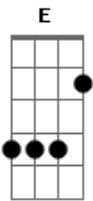

© ukulele-chords.com