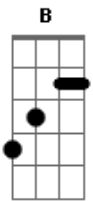

© ukulele-chords.com