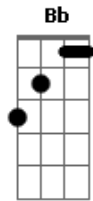

Bridgit Mendler - How To Believe

Tom: F
Intro: E B A B

Verso 1:
E B
Hold my hand and fly
A B
Never say good-bye
E B
Across an open sky
A B
Leave the world be-hind
E B
I will be al-right
A B
If you stay by my side

A B
Light the sky tonight

Refrão:
E B
Spring and summer
A B
Love and laughter
E B
We'll live happily ever after
A B E
We'll fly higher than we thought we'd be
B A B E
Because you've shown me how to be-lieve

Ponte:
E F
In me (me)
C Bb
You've shown me how
C F
How to be-lieve

Solo: F C Bb C

Refrão:
F C
Spring and summer
Bb C
Love and laughter
F C
We'll live happily ever after
Bb C F
We'll fly higher than we thought we'd be
C Bb C F
Because you've shown me how to be-lieve

Outro:
F C
Hold my hand and fly
Bb C
Never say good-bye

Acordes

© ukulele-chords.com

© ukulele-chords.com

© ukulele-chords.com

© ukulele-chords.com

© ukulele-chords.com

© ukulele-chords.com