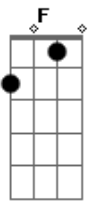

Bridgit Mendler - How To Believe

Tom: F
Intro: E B A B

Verso 1:
E B
Hold my hand and fly
A B
Never say good-bye
E B
Across an open sky
A B
Leave the world be-hind
E B
I will be al-right
A B
If you stay by my side

Refrão:
E B
Spring and summer
A B
Love and laughter
E B
We'll live happily ever after
A B
We'll fly higher than we thought we'd be
E B A
Because you've shown me how to believe

Interludio: E B A B

Verso 2:
E B
Tiny shining star
A B
I know who you are
E B
You're never very far
A B
We'll never be a-part
E B
Sparkle in my eye

A B
Light the sky tonight

Refrão:
E B
Spring and summer
A B
Love and laughter
E B
We'll live happily ever after
A B E
We'll fly higher than we thought we'd be
B A B E
Because you've shown me how to be-lieve

Ponte:
E F
In me (me)
C Bb
You've shown me how
C F
How to be-lieve

Solo: F C Bb C

Refrão:
F C
Spring and summer
Bb C
Love and laughter
F C
We'll live happily ever after
Bb C F
We'll fly higher than we thought we'd be
C Bb C F
Because you've shown me how to be-lieve

Outro:
F C
Hold my hand and fly
Bb C
Never say good-bye

Acordes

© ukulele-chords.com