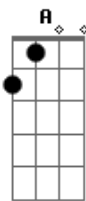

© ukulele-chords.com