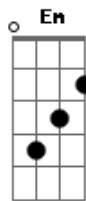

© ukulele-chords.com