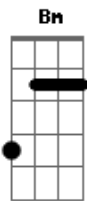

© ukulele-chords.com

© ukulele-chords.com

© ukulele-chords.com

© ukulele-chords.com

© ukulele-chords.com