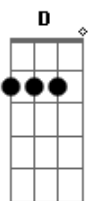

© ukulele-chords.com