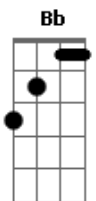

Brett Eldredge - The Long Way

Tom: Bb

(com acordes na forma de G)

Capostrate na 3ª casa

Intro: G C G D

Don't think I've ever seen your kind of pretty
Wondering around this midnight mad house city
You got a look that says you got it all together
So if you don't mind I'd like to know you better

Take me the long way around your town
Were you the queen with the silver crown?
I want the secrets you keep, the shine underneath
Of the diamond I think I just found
Take me the long way around

I'd love to see just where your daddy met your momma
Your hand-me-down '99 Impala
Show me the field you danced in Clover, The harvest in October

When the leaves fall from the sky just like a Sunday drive

Take me the long way around your town
Were you the queen with the silver crown?
I want the secrets you keep, the shine underneath
Of the diamond I think I just found
Take me the long way around

Didn't think tonight when I walked in
I'd be falling for somewhere I've never been

Take me the long way around your town
Were you the queen with the silver crown?
I want your red blushing stories. Your faults and your glories
That made you who you are right now
Take me the long way around
Take me the long way around

Acordes

© ukulele-chords.com