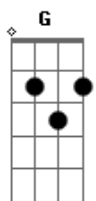

© ukulele-chords.com