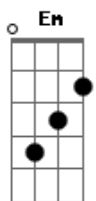

© ukulele-chords.com