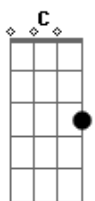

© ukulele-chords.com