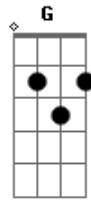

© ukulele-chords.com