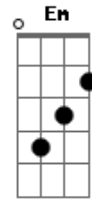

© ukulele-chords.com