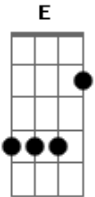

© ukulele-chords.com