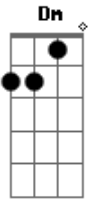

© ukulele-chords.com