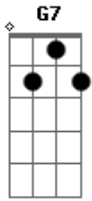

© ukulele-chords.com