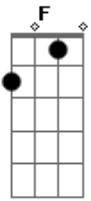

© ukulele-chords.com