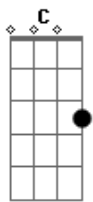

Braza - Easy Road

Tom: C
Intro: (Dm ... Dm, D#, Em)

Riff 1:

```
E|-----|
B|-----|
G|----7h9-7--5-7-5-4-5-4-2-----|
D|-----2-5~-----|
A|-----|
E|-----|
```

Am
Easy road
Brother, there's no easy road
Dm
Easy road
Am
Brother, there's no easy road
F
Burning bright
Am
You know you got to burn bright
F
Burning bright
Dm ... Em
You know you got to burn

```
E|-----|
-----|
B|-----13-12-----|
-15/17-15-13---|
G|--8/9(7x)---12/14-14-14-14-14-----12/14-14-14-14-14-----|
---14-|
D|-----|
-----|
A|-----|
-----|
E|-----|
-----|
```

Refrão:

Am
Easy road
Brother, there's no easy road
Dm
Easy road
Am
Brother, there's no easy road
F
Burning bright
Am
You know you got to burn bright
F
Burning bright
Dm ... Dm, D#, Em
You know you got to burn

Final:

Riff 1:

```
E|-----|
B|-----|
G|----7h9-7--5-7-5-4-5-4-2-----|
```

D|-----2-5~-----|

A|-----|
E|-----|

Acordes

© ukulele-chords.com

© ukulele-chords.com