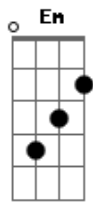

Braza - Easy Road

Tom: C
Intro: (Dm ... Dm, D#, Em)

Riff 1:

```
E|-----|
B|-----|
G|----7h9-7--5-7-5-4-5-4-2-----|
D|-----2-5~-----|
A|-----|
E|-----|
```

Am
Easy road
Brother, there's no easy road
Dm
Easy road
Am
Brother, there's no easy road
F
Burning bright
Am
You know you got to burn bright
F
Burning bright
Dm ... Em
You know you got to burn

Refrão:

Am
Easy road
Brother, there's no easy road
Dm

Easy road

Am
Brother, there's no easy road
F
Burning bright
Am
You know you got to burn bright
F
Burning bright
Dm ... Em
You know you got to burn

Solo:

```
E|-----|
-----|
B|-----13-12-----|
-15/17-15-13---|
G|--8/9(7x)---12/14-14-14-14-14-----12/14-14-14-14-14-----|
---14-|
D|-----|
-----|
A|-----|
-----|
E|-----|
-----|
```

Refrão:

Am
Easy road
Brother, there's no easy road
Dm
Easy road
Am
Brother, there's no easy road
F
Burning bright
Am
You know you got to burn bright
F
Burning bright
Dm ... Dm, D#, Em
You know you got to burn

Final:

Riff 1:

```
E|-----|
B|-----|
G|----7h9-7--5-7-5-4-5-4-2-----|
```

D|-----2-5~-----|

A|-----|
E|-----|

Acordes

© ukulele-chords.com

© ukulele-chords.com