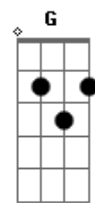

Brandon Lake - Coat Of Many Colors

tom:

Intro: G7M Bm7 A

[Primeira Parte]

G7M Bm7 A
I am clothed in a coat of many colors
G7M Bm7 A
I am wrapped in the light
G7M Bm7 A
I am held in the arms of a loving Father

[Pré-Refrão]

G7M
Who was lying in a pit
Bm7 A
But I'm walking the palace now
G7M Bm7 A
'Cause once I was a beggar, now I live in the King's house

[Refrão]

G D
Because, red is the blood that saved me
A Bm7
White was the light that pulled me from the dark
G D A
Gold was the crown You placed upon my head
Bm7
That showed me who You are
G D
With mercy and grace
A Bm7
Oh, I've been embraced like no other
G D
I gave You my heart
A
You gave m? a coat of many colors

[Refrão]

D
Red is the blood that saved me
A Bm7
White was the light that pulled me from the dark
G D A
Gold was the crown You placed upon my head
Bm7
That showed me who You are
G D
With mercy and grace
A Bm7
Oh, I've been embraced like no other
G D
I gave You my heart
A
You gave m? a coat of many colors

(G D Bm)

A G D Bm7
Many colors
A
Many colors

[Final] G7M Bm7 A
G7M Bm7 A

© ukulele-chords.com

© ukulele-chords.com

© ukulele-chords.com

© ukulele-chords.com

© ukulele-chords.com