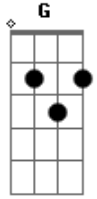

© ukulele-chords.com