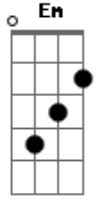

Brainstorm - Rudens

Tom: **A**

A perfect song! Enjoy playing!

Standard tuning!

Intro:

Verse:

Em A Bm

Pre-Chorus:

G A

Chorus:

Em A Bm

email:

Acordes

© ukulele-chords.com

© ukulele-chords.com

© ukulele-chords.com