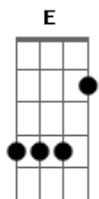

Bradley Simpson - Cry At The Moon

tom: [Intro] G A E

G A E E
G A G A E

[Primeira Parte]

G A E
A couple stone cold killers
G A E
I got behind those eyes
G A
That's where I'm always gonna see ya
G A E G A
That's where time goes to die
E
All lips no filler
G A E
It's all sun no shade
G A
I thought that we were on the run
G A E
'Til you went and hit the brakes

[Refrão]

C A E
Now I cry at the moon
C A E
She don't shine quite like you
C A E
Am I wrapped up in chains?
G A
No matter what I do
G A E G A E
There's no coming back from you

[Segunda Parte]

G A E
You were my hope dope dealer
G A E
You had to have a good time
G A
I was your lovesick heal?r
G A E G A
Hell, I tried
E
Looking back in the mirror
G A E
It's only showing m? truth
G A
No matter how far I've run
G A E
There's no coming back from you

[Refrão]

C A E
Now I cry at the moon
C A E
She don't shine quite like you
C A E
Am I wrapped up in chains?
G A E
And I wonder what you do
C A E
Do you lay in the pines?
C A E
Do your wishes come true?
C A E
No matter what I say
G A
No matter what I do
G A E G A E
'Cause I'm crying at the moon

[Middle 8]

C
A little light
D
No truth
Bm
Then I came in too soon
C
So cruel, so cruel, so cruel
C
Little light
D
Like you do
Bm
That sunset over you
C
So cruel, so cruel, so cruel

[Refrão]

C A E
Now I cry at the moon
C A E
She don't shine quite like you
C A E
Am I wrapped up in chains?
G A E
And I wonder what you do
C A E
Do you lay in the pines?
C A E
Do your wishes come true?
C A E
No matter what I say
G A
No matter what I do
G A E G A E
'Cause I'm crying at the moon

Acordes

© ukulele-chords.com