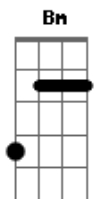

© ukulele-chords.com