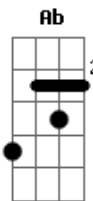

Am Ab
Don't ask too many questions
Am Ab
You don't want answers to
Am Ab
You don't like my direction
Am
Hell, I won't follow you

E
I ain't lyin'
E7 D7
I don't lie
Am
Without an alibi

A D C
I don't mind dyin', daddy
Am
That I have to run away
D C
Look at me in the eyes
Am
There ain't no other way
D C Am

So woman, If I tell you that I love you, be ok

E
'Cause I ain't liyin'
Dm7
I don't lie
D7 Am7
Without an alibi
(Am7 E7)
(Am7 E7)

Am7 E7
I love you in the morning
Am7 E7
And when the day is done
Am7 E7
But If you want my freedom
Am7
You know I'm bound to run

E7
I ain't lyin'
D7
I don't lie
Am7 C
Without an alibi

A D C
I don't mind dyin', daddy
Am
That I have to run away
D C
Look at me in the eyes
Am
There ain't no other way
D C Am7
So woman, If I tell you that I love you, be ok

E
'Cause I ain't liyin'
Dm7
I don't lie
D7 Am7 Am
Without an alibi

Acordes

© ukulele-chords.com

© ukulele-chords.com

© ukulele-chords.com

© ukulele-chords.com

© ukulele-chords.com

© ukulele-chords.com