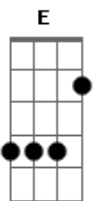

Bradley Cooper - Alibi

Tom: E
Intro: Am Ab

Am E
Don't ask me 'bout tomorrow
Am
Or tell me 'bout my past
Am
My heart is yours to borrow
Am
Ain't nothin' meant to last

E
I ain't lyin'
D
I don't lie
Am
Without an alibi
(E Am)

Am Ab
Don't ask too many questions
Am Ab
You don't want answers to
Am Ab
You don't like my direction
Am
Hell, I won't follow you

E
I ain't lyin'
E7 D7
I don't lie
Am
Without an alibi

A D C
I don't mind dyin', daddy
Am
That I have to run away
D C
Look at me in the eyes
Am
There ain't no other way
D C Am

So woman, If I tell you that I love you, be ok

E
'Cause I ain't liyin'
Dm7
I don't lie
D7 Am7
Without an alibi
(Am7 E7)
(Am7 E7)

Am7 E7
I love you in the morning
Am7 E7
And when the day is done
Am7 E7
But If you want my freedom
Am7
You know I'm bound to run

E7
I ain't lyin'
D7
I don't lie
Am7 C
Without an alibi

A D C
I don't mind dyin', daddy
Am
That I have to run away
D C
Look at me in the eyes
Am
There ain't no other way
D C Am7
So woman, If I tell you that I love you, be ok

E
'Cause I ain't liyin'
Dm7
I don't lie
D7 Am7 Am
Without an alibi

Acordes

© ukulele-chords.com