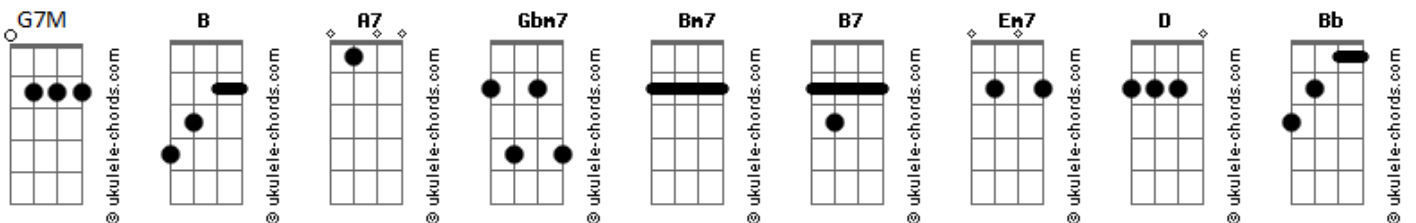

Em7 **Gbm7** **Bm7**
Oku no ho ni hisonde kusubutte iru honto no kimi ni
Bm7 **Am7** **Gbm7** **G7M** **Ebm7** **Em7**
Warui mushi ga tsui chatte hakidasenai nda
Em7 **Gbm7** **Gbm7** **B7**
Mukae ni ikuka - ra koe o kikasete - e
(**B7** **Em7** **Gbm7**)
(**B7** **Em7** **Gbm7**)
(**B7** **Em7** **Gbm7**)
(**B7** **Em7** **Gbm7**)

Gbm7 **Am7** **Bb**
Oly oly oh ya do it Oly oly oh ya do it
Bm7 **Am7**
Nashi enai koto nado nai shake your body
G7M **Gbm7** **Bb**
Oly oly oh ya do it Oly oly oh ya do it
Bm7 **Am7**
Korekara hajimatte ku overnight superstar
G7M **Gbm7** **Bb**
Oly oly oh ya do it Oly oly oh ya do it
Bm7 **Am7**
Katarenai yume nado nai, nai, yeah yeah
G7M **Gbm7** **Bb**
Oly oly oh ya do it Oly oly oh ya do it
Bm7 **Am7** **Em7**
Koe hatte mune hatte overnight superstar

G7M **Gbm7**
We all start with a dream overnight superstar
Bb **Bm7** **Am7**
Overnight overnight overnight superstar
G7M **Gbm7**
We all start with a dream overnight superstar
Bb **Bm7** **Am7**
Overnight overnight overnight superstar
G7M **Gbm7**
We all start with a dream overnight superstar
Bb **Bm7** **Am7**
Overnight overnight overnight superstar
G7M **Gbm7**
We all start with a dream overnight superstar
Bb **Bm7** **Am7**
Overnight overnight overnight superstar

G7M
We all start with a dream overnight superstar
Overnight overnight overnight superstar

Acordes