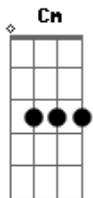

BoyWithUke - I Won't Let You Go

tom:

Intro: Cm B7 Em Dm G7
Cm B7 Em Dm G7

[Primeira Parte]

Cm B7 Em Dm G7
Where do we go in the middle of June?
Cm B7 Em Dm G7
Night is over, I mean, what can I do?
Cm B7
These days I'm fallin'
Em Dm G7
These days I'm fallin' over you
Cm B7 Em Dm G7
Where do we go in the middle of June?

Cm B7 Em
Woah, I won't let you go
Dm G7
No, no, no, no, no -I said-
Cm B7 Em
Woah, I won't let you go, go, go

[Refrão]

Cm B7 Em
We'll be sipping lemonade, we'll be fine
Dm G7
Don't worry about the time
Cm B7 Em
We're falling outta place, but I don't mind
Cm B7 Em
Feeling really cold in the midst of July
Dm G7
'Cause you're not by my side
Cm B7 Em
I been a mess, but I don't think you're mine

Acordes

© ukulele-chords.com