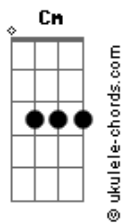

BoyWithUke - I Won't Let You Go

tom:

Intro: Cm7 B7 Em7 Dm7 G7
Cm7 B7 Em7 Dm7 G7

[Primeira Parte]

Cm7 B7 Em7 Dm7 G7
Where do we go in the middle of June?
Cm7 B7 Em7 Dm7 G7
Night is over, I mean, what can I do?
Cm7 B7
These days I'm fallin'
Em7 Dm7 G7
These days I'm fallin' over you
Cm7 B7 Em7 Dm7 G7
Where do we go in the middle of June?

Cm7 B7 Em7
Woah, I won't let you go
Dm7 G7
No, no, no, no, no -I said-
Cm7 B7 Em7
Woah, I won't let you go, go, go

[Refrão]

Cm7 B7 Em7
We'll be sipping lemonade, we'll be fine
Dm7 G7
Don't worry about the time
Cm7 B7 Em7
We're falling outta place, but I don't mind
Cm7 B7 Em7
Feeling really cold in the midst of July
Dm7 G7
'Cause you're not by my side
Cm7 B7 Em7
I been a mess, but I don't think you're mine

Acordes

[Segunda Parte]

Cm7 B7
Eyes wide, don't hide
Em7 Dm7 G7
My mind can't find what's making you go home
Cm7 B7 Em7 Dm7 G7
Baby, use your feelings, woah-oh-oh
C7M B7
Low tides upsides
Em7
My pride has died
Dm7 G7
I tried to let you go
Cm7 B7 Em7 Dm7 G7
Baby, what's your reason?
Cm7 B7 Em7
These days I'm fallin'
Dm7 G7
These days I'm fallin' over you
Cm7 B7 Em7 Dm7 G7
Where do we go in the middle of June?