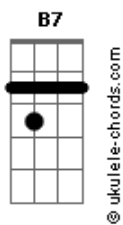

# BoyWithUke - I Won't Let You Go

tom:

Intro: Cm7 B7 Em7 Dm7 G7  
Cm7 B7 Em7 Dm7 G7

[Primeira Parte]

Cm7 B7 Em7 Dm7 G7  
Where do we go in the middle of June?  
Cm7 B7 Em7 Dm7 G7  
Night is over, I mean, what can I do?  
Cm7 B7  
These days I'm fallin'  
Em7 Dm7 G7  
These days I'm fallin' over you  
Cm7 B7 Em7 Dm7 G7  
Where do we go in the middle of June?

Cm7 B7 Em7  
Woah, I won't let you go  
Dm7 G7  
No, no, no, no, no -I said-  
Cm7 B7 Em7  
Woah, I won't let you go, go, go

[Refrão]

Cm7 B7 Em7  
We'll be sipping lemonade, we'll be fine  
Dm7 G7  
Don't worry about the time  
Cm7 B7 Em7  
We're falling outta place, but I don't mind  
Cm7 B7 Em7  
Feeling really cold in the midst of July  
Dm7 G7  
'Cause you're not by my side  
Cm7 B7 Em7  
I been a mess, but I don't think you're mine

## Acordes

[Segunda Parte]

Cm7 B7  
Eyes wide, don't hide  
Em7 Dm7 G7  
My mind can't find what's making you go home  
Cm7 B7 Em7 Dm7 G7  
Baby, use your feelings, woah-oh-oh  
C7M B7  
Low tides upsides  
Em7  
My pride has died  
Dm7 G7  
I tried to let you go  
Cm7 B7 Em7 Dm7 G7  
Baby, what's your reason?  
Cm7 B7 Em7  
These days I'm fallin'  
Dm7 G7  
These days I'm fallin' over you  
Cm7 B7 Em7 Dm7 G7  
Where do we go in the middle of June?