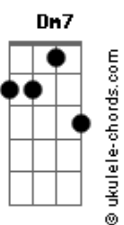

# BoyWithUke - I Won't Let You Go

tom:

Intro: Cm7 B7 Em7 Dm7 G7  
Cm7 B7 Em7 Dm7 G7

[Primeira Parte]

Cm7 B7 Em7 Dm7 G7  
Where do we go in the middle of June?  
Cm7 B7 Em7 Dm7 G7  
Night is over, I mean, what can I do?  
Cm7 B7  
These days I'm fallin'  
Em7 Dm7 G7  
These days I'm fallin' over you  
Cm7 B7 Em7 Dm7 G7  
Where do we go in the middle of June?

Cm7 B7 Em7  
Woah, I won't let you go  
Dm7 G7  
No, no, no, no, no -I said-  
Cm7 B7 Em7  
Woah, I won't let you go, go, go

[Refrão]

Cm7 B7 Em7  
We'll be sipping lemonade, we'll be fine  
Dm7 G7  
Don't worry about the time  
Cm7 B7 Em7  
We're falling outta place, but I don't mind  
Cm7 B7 Em7  
Feeling really cold in the midst of July  
Dm7 G7  
'Cause you're not by my side  
Cm7 B7 Em7  
I been a mess, but I don't think you're mine

## Acordes

[Segunda Parte]

Cm7 B7  
Eyes wide, don't hide  
Em7 Dm7 G7  
My mind can't find what's making you go home  
Cm7 B7 Em7 Dm7 G7  
Baby, use your feelings, woah-oh-oh  
C7M B7  
Low tides upsides  
Em7  
My pride has died  
Dm7 G7  
I tried to let you go  
Cm7 B7 Em7 Dm7 G7  
Baby, what's your reason?  
Cm7 B7 Em7  
These days I'm fallin'  
Dm7 G7  
These days I'm fallin' over you  
Cm7 B7 Em7 Dm7 G7  
Where do we go in the middle of June?