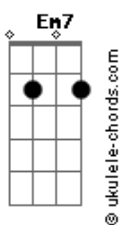

BoyWithUke - I Won't Let You Go

tom:

Intro: Cm7 B7 Em7 Dm7 G7
Cm7 B7 Em7 Dm7 G7

[Primeira Parte]

Cm7 B7 Em7 Dm7 G7
Where do we go in the middle of June?
Cm7 B7 Em7 Dm7 G7
Night is over, I mean, what can I do?
Cm7 B7
These days I'm fallin'
Em7 Dm7 G7
These days I'm fallin' over you
Cm7 B7 Em7 Dm7 G7
Where do we go in the middle of June?

Acordes

[Segunda Parte]

Cm7 B7
Eyes wide, don't hide
Em7 Dm7 G7
My mind can't find what's making you go home
Cm7 B7 Em7 Dm7 G7
Baby, use your feelings, woah-oh-oh
C7M B7
Low tides upsides
Em7
My pride has died
Dm7 G7
I tried to let you go
Cm7 B7 Em7 Dm7 G7
Baby, what's your reason?
Cm7 B7 Em7
These days I'm fallin'
Dm7 G7
These days I'm fallin' over you
Cm7 B7 Em7 Dm7 G7
Where do we go in the middle of June?