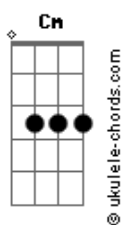

# BoyWithUke - I Won't Let You Go

tom:

Intro: Cm7 B7 Em7 Dm7 G7  
Cm7 B7 Em7 Dm7 G7

[Primeira Parte]

Cm7 B7 Em7 Dm7 G7  
Where do we go in the middle of June?  
Cm7 B7 Em7 Dm7 G7  
Night is over, I mean, what can I do?  
Cm7 B7  
These days I'm fallin'  
Em7 Dm7 G7  
These days I'm fallin' over you  
Cm7 B7 Em7 Dm7 G7  
Where do we go in the middle of June?

Cm7 B7 Em7  
Woah, I won't let you go  
Dm7 G7  
No, no, no, no, no -I said-  
Cm7 B7 Em7  
Woah, I won't let you go, go, go

[Refrão]

Cm7 B7 Em7  
We'll be sipping lemonade, we'll be fine  
Dm7 G7  
Don't worry about the time  
Cm7 B7 Em7  
We're falling outta place, but I don't mind  
Cm7 B7 Em7  
Feeling really cold in the midst of July  
Dm7 G7  
'Cause you're not by my side  
Cm7 B7 Em7  
I been a mess, but I don't think you're mine

## Acordes

[Segunda Parte]

Cm7 B7  
Eyes wide, don't hide  
Em7 Dm7 G7  
My mind can't find what's making you go home  
Cm7 B7 Em7 Dm7 G7  
Baby, use your feelings, woah-oh-oh  
C7M B7  
Low tides upsides  
Em7  
My pride has died  
Dm7 G7  
I tried to let you go  
Cm7 B7 Em7 Dm7 G7  
Baby, what's your reason?  
Cm7 B7 Em7  
These days I'm fallin'  
Dm7 G7  
These days I'm fallin' over you  
Cm7 B7 Em7 Dm7 G7  
Where do we go in the middle of June?