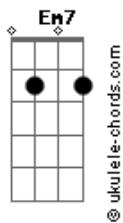

# BoyWithUke - I Won't Let You Go

tom:

Intro: Cm7 B7 Em7 Dm7 G7  
Cm7 B7 Em7 Dm7 G7

[Primeira Parte]

Cm7 B7 Em7 Dm7 G7  
Where do we go in the middle of June?  
Cm7 B7 Em7 Dm7 G7  
Night is over, I mean, what can I do?  
Cm7 B7  
These days I'm fallin'  
Em7 Dm7 G7  
These days I'm fallin' over you  
Cm7 B7 Em7 Dm7 G7  
Where do we go in the middle of June?

## Acordes

[Segunda Parte]

Cm7 B7  
Eyes wide, don't hide  
Em7 Dm7 G7  
My mind can't find what's making you go home  
Cm7 B7 Em7 Dm7 G7  
Baby, use your feelings, woah-oh-oh  
C7M B7  
Low tides upsides  
Em7  
My pride has died  
Dm7 G7  
I tried to let you go  
Cm7 B7 Em7 Dm7 G7  
Baby, what's your reason?  
Cm7 B7 Em7  
These days I'm fallin'  
Dm7 G7  
These days I'm fallin' over you  
Cm7 B7 Em7 Dm7 G7  
Where do we go in the middle of June?