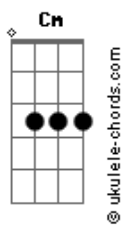

# BoyWithUke - I Won't Let You Go

tom:

Intro: Cm7 B7 Em7 Dm7 G7  
Cm7 B7 Em7 Dm7 G7

[Primeira Parte]

Cm7 B7 Em7 Dm7 G7  
Where do we go in the middle of June?  
Cm7 B7 Em7 Dm7 G7  
Night is over, I mean, what can I do?  
Cm7 B7  
These days I'm fallin'  
Em7 Dm7 G7  
These days I'm fallin' over you  
Cm7 B7 Em7 Dm7 G7  
Where do we go in the middle of June?

Cm7 B7 Em7  
Woah, I won't let you go  
Dm7 G7  
No, no, no, no, no -I said-  
Cm7 B7 Em7  
Woah, I won't let you go, go, go

[Refrão]

Cm7 B7 Em7  
We'll be sipping lemonade, we'll be fine  
Dm7 G7  
Don't worry about the time  
Cm7 B7 Em7  
We're falling outta place, but I don't mind  
Cm7 B7 Em7  
Feeling really cold in the midst of July  
Dm7 G7  
'Cause you're not by my side  
Cm7 B7 Em7  
I been a mess, but I don't think you're mine

## Acordes

[Segunda Parte]

Cm7 B7  
Eyes wide, don't hide  
Em7 Dm7 G7  
My mind can't find what's making you go home  
Cm7 B7 Em7 Dm7 G7  
Baby, use your feelings, woah-oh-oh  
C7M B7  
Low tides upsides  
Em7  
My pride has died  
Dm7 G7  
I tried to let you go  
Cm7 B7 Em7 Dm7 G7  
Baby, what's your reason?  
Cm7 B7 Em7  
These days I'm fallin'  
Dm7 G7  
These days I'm fallin' over you  
Cm7 B7 Em7 Dm7 G7  
Where do we go in the middle of June?