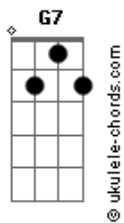

BoyWithUke - I Won't Let You Go

tom:

Intro: Cm7 B7 Em7 Dm7 G7
Cm7 B7 Em7 Dm7 G7

[Primeira Parte]

Cm7 B7 Em7 Dm7 G7
Where do we go in the middle of June?
Cm7 B7 Em7 Dm7 G7
Night is over, I mean, what can I do?
Cm7 B7
These days I'm fallin'
Em7 Dm7 G7
These days I'm fallin' over you
Cm7 B7 Em7 Dm7 G7
Where do we go in the middle of June?

Acordes

[Segunda Parte]

Cm7 B7
Eyes wide, don't hide
Em7 Dm7 G7
My mind can't find what's making you go home
Cm7 B7 Em7 Dm7 G7
Baby, use your feelings, woah-oh-oh
C7M B7
Low tides upsides
Em7
My pride has died
Dm7 G7
I tried to let you go
Cm7 B7 Em7 Dm7 G7
Baby, what's your reason?
Cm7 B7 Em7
These days I'm fallin'
Dm7 G7
These days I'm fallin' over you
Cm7 B7 Em7 Dm7 G7
Where do we go in the middle of June?