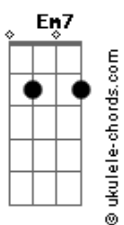

# BoyWithUke - I Won't Let You Go

tom:

Intro: Cm7 B7 Em7 Dm7 G7  
Cm7 B7 Em7 Dm7 G7

[Primeira Parte]

Cm7 B7 Em7 Dm7 G7  
Where do we go in the middle of June?  
Cm7 B7 Em7 Dm7 G7  
Night is over, I mean, what can I do?  
Cm7 B7  
These days I'm fallin'  
Em7 Dm7 G7  
These days I'm fallin' over you  
Cm7 B7 Em7 Dm7 G7  
Where do we go in the middle of June?

## Acordes

[Segunda Parte]

Cm7 B7  
Eyes wide, don't hide  
Em7 Dm7 G7  
My mind can't find what's making you go home  
Cm7 B7 Em7 Dm7 G7  
Baby, use your feelings, woah-oh-oh  
C7M B7  
Low tides upsides  
Em7  
My pride has died  
Dm7 G7  
I tried to let you go  
Cm7 B7 Em7 Dm7 G7  
Baby, what's your reason?  
Cm7 B7 Em7  
These days I'm fallin'  
Dm7 G7  
These days I'm fallin' over you  
Cm7 B7 Em7 Dm7 G7  
Where do we go in the middle of June?