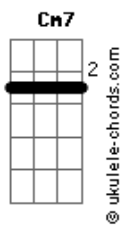

BoyWithUke - I Won't Let You Go

tom:

Intro: Cm7 B7 Em7 Dm7 G7
Cm7 B7 Em7 Dm7 G7

[Primeira Parte]

Cm7 B7 Em7 Dm7 G7
Where do we go in the middle of June?
Cm7 B7 Em7 Dm7 G7
Night is over, I mean, what can I do?
Cm7 B7
These days I'm fallin'
Em7 Dm7 G7
These days I'm fallin' over you
Cm7 B7 Em7 Dm7 G7
Where do we go in the middle of June?

Cm7 B7 Em7
Woah, I won't let you go
Dm7 G7
No, no, no, no, no -I said-
Cm7 B7 Em7
Woah, I won't let you go, go, go

[Refrão]

Cm7 B7 Em7
We'll be sipping lemonade, we'll be fine
Dm7 G7
Don't worry about the time
Cm7 B7 Em7
We're falling outta place, but I don't mind
Cm7 B7 Em7
Feeling really cold in the midst of July
Dm7 G7
'Cause you're not by my side
Cm7 B7 Em7
I been a mess, but I don't think you're mine

Acordes

[Segunda Parte]

Cm7 B7
Eyes wide, don't hide
Em7 Dm7 G7
My mind can't find what's making you go home
Cm7 B7 Em7 Dm7 G7
Baby, use your feelings, woah-oh-oh
C7M B7
Low tides upsides
Em7
My pride has died
Dm7 G7
I tried to let you go
Cm7 B7 Em7 Dm7 G7
Baby, what's your reason?
Cm7 B7 Em7
These days I'm fallin'
Dm7 G7
These days I'm fallin' over you
Cm7 B7 Em7 Dm7 G7
Where do we go in the middle of June?

[Refrão]

Cm7 B7 Em7
We'll be sipping lemonade, we'll be fine
Dm7 G7
Don't worry about the time
Cm7 B7 Em7 Dm7 G7
We're falling outta place, but I don't mind
Cm7 B7 Em7
Feeling really cold in the midst of July
Dm7 G7
'Cause you're not by my side
Cm7 B7 Em7
I been a mess, but I don't think you're mine