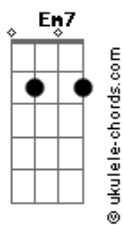

# BoyWithUke - I Won't Let You Go

tom:

Intro: Cm7 B7 Em7 Dm7 G7  
Cm7 B7 Em7 Dm7 G7

[Primeira Parte]

Cm7 B7 Em7 Dm7 G7  
Where do we go in the middle of June?  
Cm7 B7 Em7 Dm7 G7  
Night is over, I mean, what can I do?  
Cm7 B7  
These days I'm fallin'  
Em7 Dm7 G7  
These days I'm fallin' over you  
Cm7 B7 Em7 Dm7 G7  
Where do we go in the middle of June?

## Acordes

[Segunda Parte]

Cm7 B7  
Eyes wide, don't hide  
Em7 Dm7 G7  
My mind can't find what's making you go home  
Cm7 B7 Em7 Dm7 G7  
Baby, use your feelings, woah-oh-oh  
C7M B7  
Low tides upsides  
Em7  
My pride has died  
Dm7 G7  
I tried to let you go  
Cm7 B7 Em7 Dm7 G7  
Baby, what's your reason?  
Cm7 B7 Em7  
These days I'm fallin'  
Dm7 G7  
These days I'm fallin' over you  
Cm7 B7 Em7 Dm7 G7  
Where do we go in the middle of June?