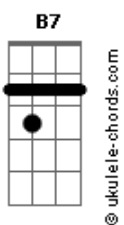

BoyWithUke - I Won't Let You Go

tom:

Intro: Cm7 B7 Em7 Dm7 G7
Cm7 B7 Em7 Dm7 G7

[Primeira Parte]

Cm7 B7 Em7 Dm7 G7
Where do we go in the middle of June?
Cm7 B7 Em7 Dm7 G7
Night is over, I mean, what can I do?
Cm7 B7
These days I'm fallin'
Em7 Dm7 G7
These days I'm fallin' over you
Cm7 B7 Em7 Dm7 G7
Where do we go in the middle of June?

Cm7 B7 Em7
Woah, I won't let you go
Dm7 G7
No, no, no, no, no -I said-
Cm7 B7 Em7
Woah, I won't let you go, go, go

[Refrão]

Cm7 B7 Em7
We'll be sipping lemonade, we'll be fine
Dm7 G7
Don't worry about the time
Cm7 B7 Em7
We're falling outta place, but I don't mind
Cm7 B7 Em7
Feeling really cold in the midst of July
Dm7 G7
'Cause you're not by my side
Cm7 B7 Em7
I been a mess, but I don't think you're mine

Acordes

[Segunda Parte]

Cm7 B7
Eyes wide, don't hide
Em7 Dm7 G7
My mind can't find what's making you go home
Cm7 B7 Em7 Dm7 G7
Baby, use your feelings, woah-oh-oh
C7M B7
Low tides upsides
Em7
My pride has died
Dm7 G7
I tried to let you go
Cm7 B7 Em7 Dm7 G7
Baby, what's your reason?
Cm7 B7 Em7
These days I'm fallin'
Dm7 G7
These days I'm fallin' over you
Cm7 B7 Em7 Dm7 G7
Where do we go in the middle of June?