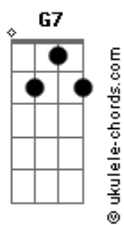

# BoyWithUke - I Won't Let You Go

tom:

Intro: Cm7 B7 Em7 Dm7 G7  
Cm7 B7 Em7 Dm7 G7

[Primeira Parte]

Cm7 B7 Em7 Dm7 G7  
Where do we go in the middle of June?  
Cm7 B7 Em7 Dm7 G7  
Night is over, I mean, what can I do?  
Cm7 B7  
These days I'm fallin'  
Em7 Dm7 G7  
These days I'm fallin' over you  
Cm7 B7 Em7 Dm7 G7  
Where do we go in the middle of June?

## Acordes

[Segunda Parte]

Cm7 B7  
Eyes wide, don't hide  
Em7 Dm7 G7  
My mind can't find what's making you go home  
Cm7 B7 Em7 Dm7 G7  
Baby, use your feelings, woah-oh-oh  
C7M B7  
Low tides upsides  
Em7  
My pride has died  
Dm7 G7  
I tried to let you go  
Cm7 B7 Em7 Dm7 G7  
Baby, what's your reason?  
Cm7 B7 Em7  
These days I'm fallin'  
Dm7 G7  
These days I'm fallin' over you  
Cm7 B7 Em7 Dm7 G7  
Where do we go in the middle of June?