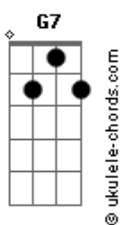

# BoyWithUke - I Won't Let You Go

tom:

Intro: Cm7 B7 Em7 Dm7 G7  
Cm7 B7 Em7 Dm7 G7

[Primeira Parte]

Cm7 B7 Em7 Dm7 G7  
Where do we go in the middle of June?  
Cm7 B7 Em7 Dm7 G7  
Night is over, I mean, what can I do?  
Cm7 B7  
These days I'm fallin'  
Em7 Dm7 G7  
These days I'm fallin' over you  
Cm7 B7 Em7 Dm7 G7  
Where do we go in the middle of June?

## Acordes

[Segunda Parte]

Cm7 B7  
Eyes wide, don't hide  
Em7 Dm7 G7  
My mind can't find what's making you go home  
Cm7 B7 Em7 Dm7 G7  
Baby, use your feelings, woah-oh-oh  
C7M B7  
Low tides upsides  
Em7  
My pride has died  
Dm7 G7  
I tried to let you go  
Cm7 B7 Em7 Dm7 G7  
Baby, what's your reason?  
Cm7 B7 Em7  
These days I'm fallin'  
Dm7 G7  
These days I'm fallin' over you  
Cm7 B7 Em7 Dm7 G7  
Where do we go in the middle of June?