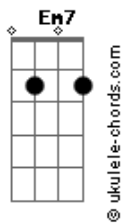

BoyWithUke - I Won't Let You Go

tom:

Intro: Cm7 B7 Em7 Dm7 G7
Cm7 B7 Em7 Dm7 G7

[Primeira Parte]

Cm7 B7 Em7 Dm7 G7
Where do we go in the middle of June?
Cm7 B7 Em7 Dm7 G7
Night is over, I mean, what can I do?
Cm7 B7
These days I'm fallin'
Em7 Dm7 G7
These days I'm fallin' over you
Cm7 B7 Em7 Dm7 G7
Where do we go in the middle of June?

Cm7 B7 Em7
Woah, I won't let you go
Dm7 G7
No, no, no, no, no -I said-
Cm7 B7 Em7
Woah, I won't let you go, go, go

[Refrão]

Cm7 B7 Em7
We'll be sipping lemonade, we'll be fine
Dm7 G7
Don't worry about the time
Cm7 B7 Em7
We're falling outta place, but I don't mind
Cm7 B7 Em7
Feeling really cold in the midst of July
Dm7 G7
'Cause you're not by my side
Cm7 B7 Em7
I been a mess, but I don't think you're mine

Acordes

[Segunda Parte]

Cm7 B7
Eyes wide, don't hide
Em7 Dm7 G7
My mind can't find what's making you go home
Cm7 B7 Em7 Dm7 G7
Baby, use your feelings, woah-oh-oh
C7M B7
Low tides upsides
Em7
My pride has died
Dm7 G7
I tried to let you go
Cm7 B7 Em7 Dm7 G7
Baby, what's your reason?
Cm7 B7 Em7
These days I'm fallin'
Dm7 G7
These days I'm fallin' over you
Cm7 B7 Em7 Dm7 G7
Where do we go in the middle of June?

[Refrão]

Cm7 B7 Em7
We'll be sipping lemonade, we'll be fine
Dm7 G7
Don't worry about the time
Cm7 B7 Em7 Dm7 G7
We're falling outta place, but I don't mind
Cm7 B7 Em7
Feeling really cold in the midst of July
Dm7 G7
'Cause you're not by my side
Cm7 B7 Em7
I been a mess, but I don't think you're mine