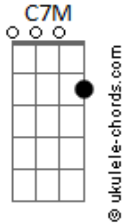

BoyWithUke - I Won't Let You Go

tom:

Intro: Cm7 B7 Em7 Dm7 G7
Cm7 B7 Em7 Dm7 G7

[Primeira Parte]

Cm7 B7 Em7 Dm7 G7
Where do we go in the middle of June?
Cm7 B7 Em7 Dm7 G7
Night is over, I mean, what can I do?
Cm7 B7
These days I'm fallin'
Em7 Dm7 G7
These days I'm fallin' over you
Cm7 B7 Em7 Dm7 G7
Where do we go in the middle of June?

Cm7 B7 Em7
Woah, I won't let you go
Dm7 G7
No, no, no, no, no -I said-
Cm7 B7 Em7
Woah, I won't let you go, go, go

[Refrão]

Cm7 B7 Em7
We'll be sipping lemonade, we'll be fine
Dm7 G7
Don't worry about the time
Cm7 B7 Em7
We're falling outta place, but I don't mind
Cm7 B7 Em7
Feeling really cold in the midst of July
Dm7 G7
'Cause you're not by my side
Cm7 B7 Em7
I been a mess, but I don't think you're mine

Acordes

[Segunda Parte]

Cm7 B7
Eyes wide, don't hide
Em7 Dm7 G7
My mind can't find what's making you go home
Cm7 B7 Em7 Dm7 G7
Baby, use your feelings, woah-oh-oh
C7M B7
Low tides upsides
Em7
My pride has died
Dm7 G7
I tried to let you go
Cm7 B7 Em7 Dm7 G7
Baby, what's your reason?
Cm7 B7 Em7
These days I'm fallin'
Dm7 G7
These days I'm fallin' over you
Cm7 B7 Em7 Dm7 G7
Where do we go in the middle of June?

[Refrão]

Cm7 B7 Em7
We'll be sipping lemonade, we'll be fine
Dm7 G7
Don't worry about the time
Cm7 B7 Em7 Dm7 G7
We're falling outta place, but I don't mind
Cm7 B7 Em7
Feeling really cold in the midst of July
Dm7 G7
'Cause you're not by my side
Cm7 B7 Em7
I been a mess, but I don't think you're mine