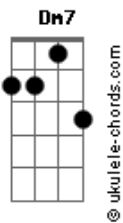

# BoyWithUke - I Won't Let You Go

tom:

Intro: Cm7 B7 Em7 Dm7 G7  
Cm7 B7 Em7 Dm7 G7

[Primeira Parte]

Cm7 B7 Em7 Dm7 G7  
Where do we go in the middle of June?  
Cm7 B7 Em7 Dm7 G7  
Night is over, I mean, what can I do?  
Cm7 B7  
These days I'm fallin'  
Em7 Dm7 G7  
These days I'm fallin' over you  
Cm7 B7 Em7 Dm7 G7  
Where do we go in the middle of June?

Cm7 B7 Em7  
Woah, I won't let you go  
Dm7 G7  
No, no, no, no, no -I said-  
Cm7 B7 Em7  
Woah, I won't let you go, go, go

[Refrão]

Cm7 B7 Em7  
We'll be sipping lemonade, we'll be fine  
Dm7 G7  
Don't worry about the time  
Cm7 B7 Em7  
We're falling outta place, but I don't mind  
Cm7 B7 Em7  
Feeling really cold in the midst of July  
Dm7 G7  
'Cause you're not by my side  
Cm7 B7 Em7  
I been a mess, but I don't think you're mine

## Acordes

[Segunda Parte]

Cm7 B7  
Eyes wide, don't hide  
Em7 Dm7 G7  
My mind can't find what's making you go home  
Cm7 B7 Em7 Dm7 G7  
Baby, use your feelings, woah-oh-oh  
C7M B7  
Low tides upsides  
Em7  
My pride has died  
Dm7 G7  
I tried to let you go  
Cm7 B7 Em7 Dm7 G7  
Baby, what's your reason?  
Cm7 B7 Em7  
These days I'm fallin'  
Dm7 G7  
These days I'm fallin' over you  
Cm7 B7 Em7 Dm7 G7  
Where do we go in the middle of June?