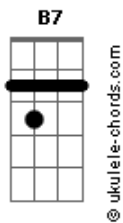

BoyWithUke - I Won't Let You Go

tom:

Intro: Cm7 B7 Em7 Dm7 G7
Cm7 B7 Em7 Dm7 G7

[Primeira Parte]

Cm7 B7 Em7 Dm7 G7
Where do we go in the middle of June?
Cm7 B7 Em7 Dm7 G7
Night is over, I mean, what can I do?
Cm7 B7
These days I'm fallin'
Em7 Dm7 G7
These days I'm fallin' over you
Cm7 B7 Em7 Dm7 G7
Where do we go in the middle of June?

Cm7 B7 Em7
Woah, I won't let you go
Dm7 G7
No, no, no, no, no -I said-
Cm7 B7 Em7
Woah, I won't let you go, go, go

[Refrão]

Cm7 B7 Em7
We'll be sipping lemonade, we'll be fine
Dm7 G7
Don't worry about the time
Cm7 B7 Em7
We're falling outta place, but I don't mind
Cm7 B7 Em7
Feeling really cold in the midst of July
Dm7 G7
'Cause you're not by my side
Cm7 B7 Em7
I been a mess, but I don't think you're mine

Acordes

[Segunda Parte]

Cm7 B7
Eyes wide, don't hide
Em7 Dm7 G7
My mind can't find what's making you go home
Cm7 B7 Em7 Dm7 G7
Baby, use your feelings, woah-oh-oh
C7M B7
Low tides upsides
Em7
My pride has died
Dm7 G7
I tried to let you go
Cm7 B7 Em7 Dm7 G7
Baby, what's your reason?
Cm7 B7 Em7
These days I'm fallin'
Dm7 G7
These days I'm fallin' over you
Cm7 B7 Em7 Dm7 G7
Where do we go in the middle of June?