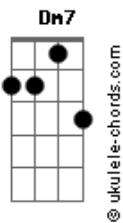

BoyWithUke - I Won't Let You Go

tom:

Intro: Cm7 B7 Em7 Dm7 G7
Cm7 B7 Em7 Dm7 G7

[Primeira Parte]

Cm7 B7 Em7 Dm7 G7
Where do we go in the middle of June?
Cm7 B7 Em7 Dm7 G7
Night is over, I mean, what can I do?
Cm7 B7
These days I'm fallin'
Em7 Dm7 G7
These days I'm fallin' over you
Cm7 B7 Em7 Dm7 G7
Where do we go in the middle of June?

Cm7 B7 Em7
Woah, I won't let you go
Dm7 G7
No, no, no, no, no -I said-
Cm7 B7 Em7
Woah, I won't let you go, go, go

[Refrão]

Cm7 B7 Em7
We'll be sipping lemonade, we'll be fine
Dm7 G7
Don't worry about the time
Cm7 B7 Em7
We're falling outta place, but I don't mind
Cm7 B7 Em7
Feeling really cold in the midst of July
Dm7 G7
'Cause you're not by my side
Cm7 B7 Em7
I been a mess, but I don't think you're mine

Acordes

[Segunda Parte]

Cm7 B7
Eyes wide, don't hide
Em7 Dm7 G7
My mind can't find what's making you go home
Cm7 B7 Em7 Dm7 G7
Baby, use your feelings, woah-oh-oh
C7M B7
Low tides upsides
Em7
My pride has died
Dm7 G7
I tried to let you go
Cm7 B7 Em7 Dm7 G7
Baby, what's your reason?
Cm7 B7 Em7
These days I'm fallin'
Dm7 G7
These days I'm fallin' over you
Cm7 B7 Em7 Dm7 G7
Where do we go in the middle of June?