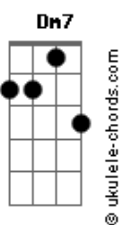

BoyWithUke - I Won't Let You Go

tom:

Intro: Cm7 B7 Em7 Dm7 G7
Cm7 B7 Em7 Dm7 G7

[Primeira Parte]

Cm7 B7 Em7 Dm7 G7
Where do we go in the middle of June?
Cm7 B7 Em7 Dm7 G7
Night is over, I mean, what can I do?
Cm7 B7
These days I'm fallin'
Em7 Dm7 G7
These days I'm fallin' over you
Cm7 B7 Em7 Dm7 G7
Where do we go in the middle of June?

Cm7 B7 Em7
Woah, I won't let you go
Dm7 G7
No, no, no, no, no -I said-
Cm7 B7 Em7
Woah, I won't let you go, go, go

[Refrão]

Cm7 B7 Em7
We'll be sipping lemonade, we'll be fine
Dm7 G7
Don't worry about the time
Cm7 B7 Em7
We're falling outta place, but I don't mind
Cm7 B7 Em7
Feeling really cold in the midst of July
Dm7 G7
'Cause you're not by my side
Cm7 B7 Em7
I been a mess, but I don't think you're mine

Acordes

[Segunda Parte]

Cm7 B7
Eyes wide, don't hide
Em7 Dm7 G7
My mind can't find what's making you go home
Cm7 B7 Em7 Dm7 G7
Baby, use your feelings, woah-oh-oh
C7M B7
Low tides upsides
Em7
My pride has died
Dm7 G7
I tried to let you go
Cm7 B7 Em7 Dm7 G7
Baby, what's your reason?
Cm7 B7 Em7
These days I'm fallin'
Dm7 G7
These days I'm fallin' over you
Cm7 B7 Em7 Dm7 G7
Where do we go in the middle of June?