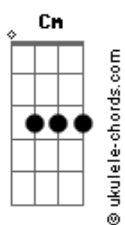

BoyWithUke - I Won't Let You Go

tom:

Intro: Cm7 B7 Em7 Dm7 G7
Cm7 B7 Em7 Dm7 G7

[Primeira Parte]

Cm7 B7 Em7 Dm7 G7
Where do we go in the middle of June?
Cm7 B7 Em7 Dm7 G7
Night is over, I mean, what can I do?
Cm7 B7
These days I'm fallin'
Em7 Dm7 G7
These days I'm fallin' over you
Cm7 B7 Em7 Dm7 G7
Where do we go in the middle of June?

Cm7 B7 Em7
Woah, I won't let you go
Dm7 G7
No, no, no, no, no -I said-
Cm7 B7 Em7
Woah, I won't let you go, go, go

[Refrão]

Cm7 B7 Em7
We'll be sipping lemonade, we'll be fine
Dm7 G7
Don't worry about the time
Cm7 B7 Em7
We're falling outta place, but I don't mind
Cm7 B7 Em7
Feeling really cold in the midst of July
Dm7 G7
'Cause you're not by my side
Cm7 B7 Em7
I been a mess, but I don't think you're mine

Acordes

[Segunda Parte]

Cm7 B7
Eyes wide, don't hide
Em7 Dm7 G7
My mind can't find what's making you go home
Cm7 B7 Em7 Dm7 G7
Baby, use your feelings, woah-oh-oh
C7M B7
Low tides upsides
Em7
My pride has died
Dm7 G7
I tried to let you go
Cm7 B7 Em7 Dm7 G7
Baby, what's your reason?
Cm7 B7 Em7
These days I'm fallin'
Dm7 G7
These days I'm fallin' over you
Cm7 B7 Em7 Dm7 G7
Where do we go in the middle of June?