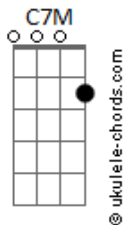

# BoyWithUke - I Won't Let You Go

tom:

Intro: Cm7 B7 Em7 Dm7 G7  
Cm7 B7 Em7 Dm7 G7

[Primeira Parte]

Cm7 B7 Em7 Dm7 G7  
Where do we go in the middle of June?  
Cm7 B7 Em7 Dm7 G7  
Night is over, I mean, what can I do?  
Cm7 B7  
These days I'm fallin'  
Em7 Dm7 G7  
These days I'm fallin' over you  
Cm7 B7 Em7 Dm7 G7  
Where do we go in the middle of June?

Cm7 B7 Em7  
Woah, I won't let you go  
Dm7 G7  
No, no, no, no, no -I said-  
Cm7 B7 Em7  
Woah, I won't let you go, go, go

[Refrão]

Cm7 B7 Em7  
We'll be sipping lemonade, we'll be fine  
Dm7 G7  
Don't worry about the time  
Cm7 B7 Em7  
We're falling outta place, but I don't mind  
Cm7 B7 Em7  
Feeling really cold in the midst of July  
Dm7 G7  
'Cause you're not by my side  
Cm7 B7 Em7  
I been a mess, but I don't think you're mine

## Acordes

[Segunda Parte]

Cm7 B7  
Eyes wide, don't hide  
Em7 Dm7 G7  
My mind can't find what's making you go home  
Cm7 B7 Em7 Dm7 G7  
Baby, use your feelings, woah-oh-oh  
C7M B7  
Low tides upsides  
Em7  
My pride has died  
Dm7 G7  
I tried to let you go  
Cm7 B7 Em7 Dm7 G7  
Baby, what's your reason?  
Cm7 B7 Em7  
These days I'm fallin'  
Dm7 G7  
These days I'm fallin' over you  
Cm7 B7 Em7 Dm7 G7  
Where do we go in the middle of June?