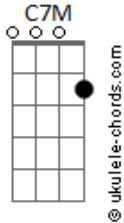

# BoyWithUke - I Won't Let You Go

tom:

Intro: Cm7 B7 Em7 Dm7 G7  
Cm7 B7 Em7 Dm7 G7

[Primeira Parte]

Cm7 B7 Em7 Dm7 G7  
Where do we go in the middle of June?  
Cm7 B7 Em7 Dm7 G7  
Night is over, I mean, what can I do?  
Cm7 B7  
These days I'm fallin'  
Em7 Dm7 G7  
These days I'm fallin' over you  
Cm7 B7 Em7 Dm7 G7  
Where do we go in the middle of June?

## Acordes

[Segunda Parte]

Cm7 B7  
Eyes wide, don't hide  
Em7 Dm7 G7  
My mind can't find what's making you go home  
Cm7 B7 Em7 Dm7 G7  
Baby, use your feelings, woah-oh-oh  
C7M B7  
Low tides upsides  
Em7  
My pride has died  
Dm7 G7  
I tried to let you go  
Cm7 B7 Em7 Dm7 G7  
Baby, what's your reason?  
Cm7 B7 Em7  
These days I'm fallin'  
Dm7 G7  
These days I'm fallin' over you  
Cm7 B7 Em7 Dm7 G7  
Where do we go in the middle of June?