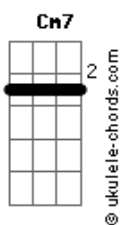

BoyWithUke - I Won't Let You Go

tom:

Intro: Cm7 B7 Em7 Dm7 G7
Cm7 B7 Em7 Dm7 G7

[Primeira Parte]

Cm7 B7 Em7 Dm7 G7
Where do we go in the middle of June?
Cm7 B7 Em7 Dm7 G7
Night is over, I mean, what can I do?
Cm7 B7
These days I'm fallin'
Em7 Dm7 G7
These days I'm fallin' over you
Cm7 B7 Em7 Dm7 G7
Where do we go in the middle of June?

Cm7 B7 Em7
Woah, I won't let you go
Dm7 G7
No, no, no, no, no -I said-
Cm7 B7 Em7
Woah, I won't let you go, go, go

[Refrão]

Cm7 B7 Em7
We'll be sipping lemonade, we'll be fine
Dm7 G7
Don't worry about the time
Cm7 B7 Em7
We're falling outta place, but I don't mind
Cm7 B7 Em7
Feeling really cold in the midst of July
Dm7 G7
'Cause you're not by my side
Cm7 B7 Em7
I been a mess, but I don't think you're mine

Acordes

[Segunda Parte]

Cm7 B7
Eyes wide, don't hide
Em7 Dm7 G7
My mind can't find what's making you go home
Cm7 B7 Em7 Dm7 G7
Baby, use your feelings, woah-oh-oh
C7M B7
Low tides upsides
Em7
My pride has died
Dm7 G7
I tried to let you go
Cm7 B7 Em7 Dm7 G7
Baby, what's your reason?
Cm7 B7 Em7
These days I'm fallin'
Dm7 G7
These days I'm fallin' over you
Cm7 B7 Em7 Dm7 G7
Where do we go in the middle of June?

[Refrão]

Cm7 B7 Em7
We'll be sipping lemonade, we'll be fine
Dm7 G7
Don't worry about the time
Cm7 B7 Em7 Dm7 G7
We're falling outta place, but I don't mind
Cm7 B7 Em7
Feeling really cold in the midst of July
Dm7 G7
'Cause you're not by my side
Cm7 B7 Em7
I been a mess, but I don't think you're mine