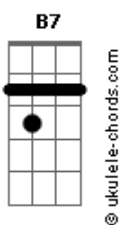

# BoyWithUke - I Won't Let You Go

tom:

Intro: Cm7 B7 Em7 Dm7 G7  
Cm7 B7 Em7 Dm7 G7

[Primeira Parte]

Cm7 B7 Em7 Dm7 G7  
Where do we go in the middle of June?  
Cm7 B7 Em7 Dm7 G7  
Night is over, I mean, what can I do?  
Cm7 B7  
These days I'm fallin'  
Em7 Dm7 G7  
These days I'm fallin' over you  
Cm7 B7 Em7 Dm7 G7  
Where do we go in the middle of June?

Cm7 B7 Em7  
Woah, I won't let you go  
Dm7 G7  
No, no, no, no, no -I said-  
Cm7 B7 Em7  
Woah, I won't let you go, go, go

[Refrão]

Cm7 B7 Em7  
We'll be sipping lemonade, we'll be fine  
Dm7 G7  
Don't worry about the time  
Cm7 B7 Em7  
We're falling outta place, but I don't mind  
Cm7 B7 Em7  
Feeling really cold in the midst of July  
Dm7 G7  
'Cause you're not by my side  
Cm7 B7 Em7  
I been a mess, but I don't think you're mine

## Acordes

[Segunda Parte]

Cm7 B7  
Eyes wide, don't hide  
Em7 Dm7 G7  
My mind can't find what's making you go home  
Cm7 B7 Em7 Dm7 G7  
Baby, use your feelings, woah-oh-oh  
C7M B7  
Low tides upsides  
Em7  
My pride has died  
Dm7 G7  
I tried to let you go  
Cm7 B7 Em7 Dm7 G7  
Baby, what's your reason?  
Cm7 B7 Em7  
These days I'm fallin'  
Dm7 G7  
These days I'm fallin' over you  
Cm7 B7 Em7 Dm7 G7  
Where do we go in the middle of June?