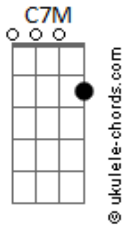

# BoyWithUke - I Won't Let You Go

tom:

Intro: Cm7 B7 Em7 Dm7 G7  
Cm7 B7 Em7 Dm7 G7

[Primeira Parte]

Cm7 B7 Em7 Dm7 G7  
Where do we go in the middle of June?  
Cm7 B7 Em7 Dm7 G7  
Night is over, I mean, what can I do?  
Cm7 B7  
These days I'm fallin'  
Em7 Dm7 G7  
These days I'm fallin' over you  
Cm7 B7 Em7 Dm7 G7  
Where do we go in the middle of June?

## Acordes

[Segunda Parte]

Cm7 B7  
Eyes wide, don't hide  
Em7 Dm7 G7  
My mind can't find what's making you go home  
Cm7 B7 Em7 Dm7 G7  
Baby, use your feelings, woah-oh-oh  
C7M B7  
Low tides upsides  
Em7  
My pride has died  
Dm7 G7  
I tried to let you go  
Cm7 B7 Em7 Dm7 G7  
Baby, what's your reason?  
Cm7 B7 Em7  
These days I'm fallin'  
Dm7 G7  
These days I'm fallin' over you  
Cm7 B7 Em7 Dm7 G7  
Where do we go in the middle of June?