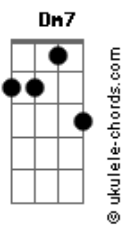

# BoyWithUke - I Won't Let You Go

tom:

Intro: Cm7 B7 Em7 Dm7 G7  
Cm7 B7 Em7 Dm7 G7

[Primeira Parte]

Cm7 B7 Em7 Dm7 G7  
Where do we go in the middle of June?  
Cm7 B7 Em7 Dm7 G7  
Night is over, I mean, what can I do?  
Cm7 B7  
These days I'm fallin'  
Em7 Dm7 G7  
These days I'm fallin' over you  
Cm7 B7 Em7 Dm7 G7  
Where do we go in the middle of June?

Cm7 B7 Em7  
Woah, I won't let you go  
Dm7 G7  
No, no, no, no, no -I said-  
Cm7 B7 Em7  
Woah, I won't let you go, go, go

[Refrão]

Cm7 B7 Em7  
We'll be sipping lemonade, we'll be fine  
Dm7 G7  
Don't worry about the time  
Cm7 B7 Em7  
We're falling outta place, but I don't mind  
Cm7 B7 Em7  
Feeling really cold in the midst of July  
Dm7 G7  
'Cause you're not by my side  
Cm7 B7 Em7  
I been a mess, but I don't think you're mine

## Acordes

[Segunda Parte]

Cm7 B7  
Eyes wide, don't hide  
Em7 Dm7 G7  
My mind can't find what's making you go home  
Cm7 B7 Em7 Dm7 G7  
Baby, use your feelings, woah-oh-oh  
C7M B7  
Low tides upsides  
Em7  
My pride has died  
Dm7 G7  
I tried to let you go  
Cm7 B7 Em7 Dm7 G7  
Baby, what's your reason?  
Cm7 B7 Em7  
These days I'm fallin'  
Dm7 G7  
These days I'm fallin' over you  
Cm7 B7 Em7 Dm7 G7  
Where do we go in the middle of June?