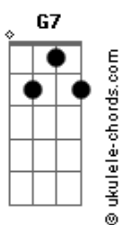

BoyWithUke - I Won't Let You Go

tom:

Intro: Cm7 B7 Em7 Dm7 G7
Cm7 B7 Em7 Dm7 G7

[Primeira Parte]

Cm7 B7 Em7 Dm7 G7
Where do we go in the middle of June?
Cm7 B7 Em7 Dm7 G7
Night is over, I mean, what can I do?
Cm7 B7
These days I'm fallin'
Em7 Dm7 G7
These days I'm fallin' over you
Cm7 B7 Em7 Dm7 G7
Where do we go in the middle of June?

Acordes

[Segunda Parte]

Cm7 B7
Eyes wide, don't hide
Em7 Dm7 G7
My mind can't find what's making you go home
Cm7 B7 Em7 Dm7 G7
Baby, use your feelings, woah-oh-oh
C7M B7
Low tides upsides
Em7
My pride has died
Dm7 G7
I tried to let you go
Cm7 B7 Em7 Dm7 G7
Baby, what's your reason?
Cm7 B7 Em7
These days I'm fallin'
Dm7 G7
These days I'm fallin' over you
Cm7 B7 Em7 Dm7 G7
Where do we go in the middle of June?