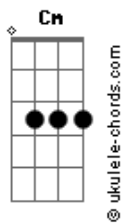

# BoyWithUke - I Won't Let You Go

tom:

Intro: Cm7 B7 Em7 Dm7 G7  
Cm7 B7 Em7 Dm7 G7

[Primeira Parte]

Cm7 B7 Em7 Dm7 G7  
Where do we go in the middle of June?  
Cm7 B7 Em7 Dm7 G7  
Night is over, I mean, what can I do?  
Cm7 B7  
These days I'm fallin'  
Em7 Dm7 G7  
These days I'm fallin' over you  
Cm7 B7 Em7 Dm7 G7  
Where do we go in the middle of June?

Cm7 B7 Em7  
Woah, I won't let you go  
Dm7 G7  
No, no, no, no, no -I said-  
Cm7 B7 Em7  
Woah, I won't let you go, go, go

[Refrão]

Cm7 B7 Em7  
We'll be sipping lemonade, we'll be fine  
Dm7 G7  
Don't worry about the time  
Cm7 B7 Em7  
We're falling outta place, but I don't mind  
Cm7 B7 Em7  
Feeling really cold in the midst of July  
Dm7 G7  
'Cause you're not by my side  
Cm7 B7 Em7  
I been a mess, but I don't think you're mine

## Acordes

[Segunda Parte]

Cm7 B7  
Eyes wide, don't hide  
Em7 Dm7 G7  
My mind can't find what's making you go home  
Cm7 B7 Em7 Dm7 G7  
Baby, use your feelings, woah-oh-oh  
C7M B7  
Low tides upsides  
Em7  
My pride has died  
Dm7 G7  
I tried to let you go  
Cm7 B7 Em7 Dm7 G7  
Baby, what's your reason?  
Cm7 B7 Em7  
These days I'm fallin'  
Dm7 G7  
These days I'm fallin' over you  
Cm7 B7 Em7 Dm7 G7  
Where do we go in the middle of June?