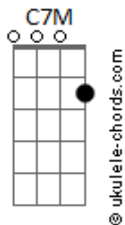

BoyWithUke - I Won't Let You Go

tom:

Intro: Cm7 B7 Em7 Dm7 G7
Cm7 B7 Em7 Dm7 G7

[Primeira Parte]

Cm7 B7 Em7 Dm7 G7
Where do we go in the middle of June?
Cm7 B7 Em7 Dm7 G7
Night is over, I mean, what can I do?
Cm7 B7
These days I'm fallin'
Em7 Dm7 G7
These days I'm fallin' over you
Cm7 B7 Em7 Dm7 G7
Where do we go in the middle of June?

Cm7 B7 Em7
Woah, I won't let you go
Dm7 G7
No, no, no, no, no -I said-
Cm7 B7 Em7
Woah, I won't let you go, go, go

[Refrão]

Cm7 B7 Em7
We'll be sipping lemonade, we'll be fine
Dm7 G7
Don't worry about the time
Cm7 B7 Em7
We're falling outta place, but I don't mind
Cm7 B7 Em7
Feeling really cold in the midst of July
Dm7 G7
'Cause you're not by my side
Cm7 B7 Em7
I been a mess, but I don't think you're mine

Acordes

[Segunda Parte]

Cm7 B7
Eyes wide, don't hide
Em7 Dm7 G7
My mind can't find what's making you go home
Cm7 B7 Em7 Dm7 G7
Baby, use your feelings, woah-oh-oh
C7M B7
Low tides upsides
Em7
My pride has died
Dm7 G7
I tried to let you go
Cm7 B7 Em7 Dm7 G7
Baby, what's your reason?
Cm7 B7 Em7
These days I'm fallin'
Dm7 G7
These days I'm fallin' over you
Cm7 B7 Em7 Dm7 G7
Where do we go in the middle of June?