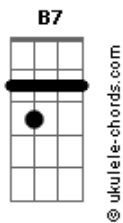

# BoyWithUke - I Won't Let You Go

tom:

Intro: Cm7 B7 Em7 Dm7 G7  
Cm7 B7 Em7 Dm7 G7

[Primeira Parte]

Cm7 B7 Em7 Dm7 G7  
Where do we go in the middle of June?  
Cm7 B7 Em7 Dm7 G7  
Night is over, I mean, what can I do?  
Cm7 B7  
These days I'm fallin'  
Em7 Dm7 G7  
These days I'm fallin' over you  
Cm7 B7 Em7 Dm7 G7  
Where do we go in the middle of June?

Cm7 B7 Em7  
Woah, I won't let you go  
Dm7 G7  
No, no, no, no, no -I said-  
Cm7 B7 Em7  
Woah, I won't let you go, go, go

[Refrão]

Cm7 B7 Em7  
We'll be sipping lemonade, we'll be fine  
Dm7 G7  
Don't worry about the time  
Cm7 B7 Em7  
We're falling outta place, but I don't mind  
Cm7 B7 Em7  
Feeling really cold in the midst of July  
Dm7 G7  
'Cause you're not by my side  
Cm7 B7 Em7  
I been a mess, but I don't think you're mine

## Acordes

[Segunda Parte]

Cm7 B7  
Eyes wide, don't hide  
Em7 Dm7 G7  
My mind can't find what's making you go home  
Cm7 B7 Em7 Dm7 G7  
Baby, use your feelings, woah-oh-oh  
C7M B7  
Low tides upsides  
Em7  
My pride has died  
Dm7 G7  
I tried to let you go  
Cm7 B7 Em7 Dm7 G7  
Baby, what's your reason?  
Cm7 B7 Em7  
These days I'm fallin'  
Dm7 G7  
These days I'm fallin' over you  
Cm7 B7 Em7 Dm7 G7  
Where do we go in the middle of June?