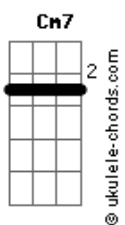

# BoyWithUke - I Won't Let You Go

tom:

Intro: Cm7 B7 Em7 Dm7 G7  
Cm7 B7 Em7 Dm7 G7

[Primeira Parte]

Cm7 B7 Em7 Dm7 G7  
Where do we go in the middle of June?  
Cm7 B7 Em7 Dm7 G7  
Night is over, I mean, what can I do?  
Cm7 B7  
These days I'm fallin'  
Em7 Dm7 G7  
These days I'm fallin' over you  
Cm7 B7 Em7 Dm7 G7  
Where do we go in the middle of June?

## Acordes

[Segunda Parte]

Cm7 B7  
Eyes wide, don't hide  
Em7 Dm7 G7  
My mind can't find what's making you go home  
Cm7 B7 Em7 Dm7 G7  
Baby, use your feelings, woah-oh-oh  
C7M B7  
Low tides upsides  
Em7  
My pride has died  
Dm7 G7  
I tried to let you go  
Cm7 B7 Em7 Dm7 G7  
Baby, what's your reason?  
Cm7 B7 Em7  
These days I'm fallin'  
Dm7 G7  
These days I'm fallin' over you  
Cm7 B7 Em7 Dm7 G7  
Where do we go in the middle of June?