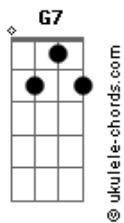

# BoyWithUke - I Won't Let You Go

tom:

Intro: Cm7 B7 Em7 Dm7 G7  
Cm7 B7 Em7 Dm7 G7

[Primeira Parte]

Cm7 B7 Em7 Dm7 G7  
Where do we go in the middle of June?  
Cm7 B7 Em7 Dm7 G7  
Night is over, I mean, what can I do?  
Cm7 B7  
These days I'm fallin'  
Em7 Dm7 G7  
These days I'm fallin' over you  
Cm7 B7 Em7 Dm7 G7  
Where do we go in the middle of June?

## Acordes

[Segunda Parte]

Cm7 B7  
Eyes wide, don't hide  
Em7 Dm7 G7  
My mind can't find what's making you go home  
Cm7 B7 Em7 Dm7 G7  
Baby, use your feelings, woah-oh-oh  
C7M B7  
Low tides upsides  
Em7  
My pride has died  
Dm7 G7  
I tried to let you go  
Cm7 B7 Em7 Dm7 G7  
Baby, what's your reason?  
Cm7 B7 Em7  
These days I'm fallin'  
Dm7 G7  
These days I'm fallin' over you  
Cm7 B7 Em7 Dm7 G7  
Where do we go in the middle of June?