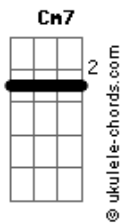

BoyWithUke - I Won't Let You Go

tom:

Intro: Cm7 B7 Em7 Dm7 G7
Cm7 B7 Em7 Dm7 G7

[Primeira Parte]

Cm7 B7 Em7 Dm7 G7
Where do we go in the middle of June?
Cm7 B7 Em7 Dm7 G7
Night is over, I mean, what can I do?
Cm7 B7
These days I'm fallin'
Em7 Dm7 G7
These days I'm fallin' over you
Cm7 B7 Em7 Dm7 G7
Where do we go in the middle of June?

Cm7 B7 Em7
Woah, I won't let you go
Dm7 G7
No, no, no, no, no -I said-
Cm7 B7 Em7
Woah, I won't let you go, go, go

[Refrão]

Cm7 B7 Em7
We'll be sipping lemonade, we'll be fine
Dm7 G7
Don't worry about the time
Cm7 B7 Em7
We're falling outta place, but I don't mind
Cm7 B7 Em7
Feeling really cold in the midst of July
Dm7 G7
'Cause you're not by my side
Cm7 B7 Em7
I been a mess, but I don't think you're mine

Acordes

[Segunda Parte]

Cm7 B7
Eyes wide, don't hide
Em7 Dm7 G7
My mind can't find what's making you go home
Cm7 B7 Em7 Dm7 G7
Baby, use your feelings, woah-oh-oh
C7M B7
Low tides upsides
Em7
My pride has died
Dm7 G7
I tried to let you go
Cm7 B7 Em7 Dm7 G7
Baby, what's your reason?
Cm7 B7 Em7
These days I'm fallin'
Dm7 G7
These days I'm fallin' over you
Cm7 B7 Em7 Dm7 G7
Where do we go in the middle of June?

[Refrão]

Cm7 B7 Em7
We'll be sipping lemonade, we'll be fine
Dm7 G7
Don't worry about the time
Cm7 B7 Em7 Dm7 G7
We're falling outta place, but I don't mind
Cm7 B7 Em7
Feeling really cold in the midst of July
Dm7 G7
'Cause you're not by my side
Cm7 B7 Em7
I been a mess, but I don't think you're mine