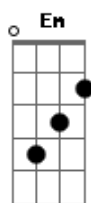

BoyWithUke - Bad Blood

tom:
Intro: **Am** **G** **D** **G** **Em**
-La-la-la-la, la-la-la-la, la-la-la-la-

[Primeira Parte]

Am **D7**
Toxic apathy, you're way too good for me
G **Em**
You're better off all by yourself -You better off all by yourself-

Bm
Oh lord
Am
Bad, bad blood

[Pós-Refrão]

Em **G** **Bm**
-La-la-la-la, la-la-la-la, la-la-la-la-
Am
Bad, bad blood

[Segunda Parte]

D7
Was I enough for you, doing everything I was told to do
G **Em**
You never ever seem to call back baby
Am **D7**
Am I not good for you? 'Cause I cried for help, and you still refused
G
You know you could've had it all

[Refrão]

Am
It's bad, bad blood
Em
Living on in my veins
G
I don't know how I change

Acordes

© ukulele-chords.com

© ukulele-chords.com

© ukulele-chords.com

© ukulele-chords.com

© ukulele-chords.com