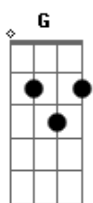

BoyWithUke - Bad Blood

tom:
Intro: Am G D G Em
-La-la-la-la, la-la-la-la, la-la-la-la-

[Primeira Parte]

Am D7
Toxic apathy, you're way too good for me
G Em
You're better off all by yourself -You better off all by yourself-

Am D7
Stoned, cold, losin' sleep, you're way too cool for me
G
You're probably with somebody else

[Refrão]

Am
It's bad, bad blood
Em
Living on in my veins
G
I don't know how I change
Bm7
I don't

Am
But that's bad blood
Em
Drinking up on my pain
G
Whenever I hear your name
Bm7
Oh lord

Am
Bad, bad blood

[Pós-Refrão]

Em G Bm7
-La-la-la-la, la-la-la-la, la-la-la-la-
Am
Bad, bad blood

[Segunda Parte]

D7
Was I enough for you, doing everything I was told to do
G Em
You never ever seem to call back baby
Am D7
Am I not good for you? 'Cause I cried for help, and you still refused
G
You know you could've had it all

[Refrão]

Am
It's bad, bad blood
Em
Living on in my veins
G
I don't know how I change

Acordes

© ukulele-chords.com