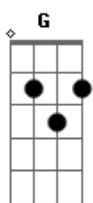

BoyWithUke - Bad Blood

tom:
Intro: Am G D G Em
-La-la-la-la, la-la-la-la, la-la-la-la-

[Primeira Parte]

Am D7
Toxic apathy, you're way too good for me
G Em
You're better off all by yourself -You better off all by yourself-
Am D7
Stoned, cold, losin' sleep, you're way too cool for me
G
You're probably with somebody else

[Refrão]

Am
It's bad, bad blood
Em
Living on in my veins
G
I don't know how I change
Bm7
I don't

Am
But that's bad blood
Em
Drinking up on my pain
G
Whenever I hear your name
Bm7
Oh lord

Am
Bad, bad blood

[Pós-Refrão]

Em G Bm7
-La-la-la-la, la-la-la-la, la-la-la-la-
Am
Bad, bad blood

[Segunda Parte]

D7
Was I enough for you, doing everything I was told to do
G Em
You never ever seem to call back baby
Am D7
Am I not good for you? 'Cause I cried for help, and you still refused
G
You know you could've had it all

[Refrão]

Am
It's bad, bad blood
Em
Living on in my veins
G
I don't know how I change

Acordes

© ukulele-chords.com