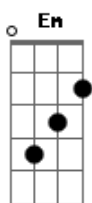

BoyWithUke - Bad Blood

tom:
Intro: **Am** **G** **D** **G** **Em**
-La-la-la-la, la-la-la-la, la-la-la-la-

[Primeira Parte]

Am **D7**
Toxic apathy, you're way too good for me
G **Em**
You're better off all by yourself -You better off all by yourself-

Am
Bad, bad blood

[Pós-Refrão]

Em **G** **Bm7**
-La-la-la-la, la-la-la-la, la-la-la-la-
Am
Bad, bad blood

[Segunda Parte]

D7
Was I enough for you, doing everything I was told to do
G **Em**
You never ever seem to call back baby
Am **D7**
Am I not good for you? 'Cause I cried for help, and you still refused
G
You know you could've had it all

[Refrão]

Am
It's bad, bad blood
Em
Living on in my veins
G
I don't know how I change

Acordes

© ukulele-chords.com

© ukulele-chords.com

© ukulele-chords.com

© ukulele-chords.com

© ukulele-chords.com