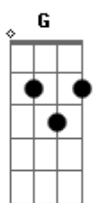

BoyWithUke - Bad Blood

tom:
Intro: **Am** **G** **D** **G** **Em**
-La-la-la-la, la-la-la-la, la-la-la-la-

[Primeira Parte]

Am **D7**
Toxic apathy, you're way too good for me
G **Em**
You're better off all by yourself -You better off all by yourself-

Am **D7**
Stoned, cold, losin' sleep, you're way too cool for me
G
You're probably with somebody else

[Refrão]

Am
It's bad, bad blood
Em
Living on in my veins
G
I don't know how I change
Bm7
I don't

Am
But that's bad blood
Em
Drinking up on my pain
G
Whenever I hear your name
Bm7
Oh lord

Am
Bad, bad blood

[Pós-Refrão]

Em **G** **Bm7**
-La-la-la-la, la-la-la-la, la-la-la-la-
Am
Bad, bad blood

[Segunda Parte]

D7
Was I enough for you, doing everything I was told to do
G **Em**
You never ever seem to call back baby
Am **D7**
Am I not good for you? 'Cause I cried for help, and you still refused
G
You know you could've had it all

[Refrão]

Am
It's bad, bad blood
Em
Living on in my veins
G
I don't know how I change

Acordes

© ukulele-chords.com