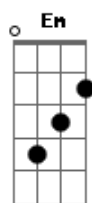

[Pós-Refrão]

Em G Bm7
-La-la-la-la, la-la-la-la, la-la-la-la-
Am
Bad, bad blood

[Segunda Parte]

D7
Was I enough for you, doing everything I was told to do
G Em
You never ever seem to call back baby
Am D7
Am I not good for you? 'Cause I cried for help, and you still refused
G
You know you could've had it all

[Refrão]

Am
It's bad, bad blood
Em
Living on in my veins
G
I don't know how I change

Acordes

© ukulele-chords.com

© ukulele-chords.com

© ukulele-chords.com

© ukulele-chords.com

© ukulele-chords.com