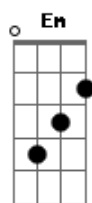

BoyWithUke - Bad Blood

tom:
Intro: **Am** **G** **D** **G** **Em**
-La-la-la-la, la-la-la-la, la-la-la-la-

[Primeira Parte]

Am **D7**
Toxic apathy, you're way too good for me
G **Em**
You're better off all by yourself -You better off all by yourself-

Am
Bad, bad blood

[Pós-Refrão]

Em **G** **Bm7**
-La-la-la-la, la-la-la-la, la-la-la-la-
Am
Bad, bad blood

[Segunda Parte]

D7
Was I enough for you, doing everything I was told to do
G **Em**
You never ever seem to call back baby
Am **D7**
Am I not good for you? 'Cause I cried for help, and you still refused
G
You know you could've had it all

[Refrão]

Am
It's bad, bad blood
Em
Living on in my veins
G
I don't know how I change

Acordes

© ukulele-chords.com

© ukulele-chords.com

© ukulele-chords.com

© ukulele-chords.com

© ukulele-chords.com