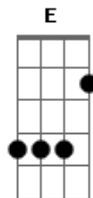

© ukulele-chords.com