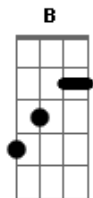

© ukulele-chords.com