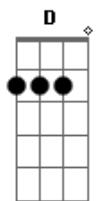

Boys Like Girls - Be Your Everything

Tom: A

(com acordes na forma de Capotraste na 2ª casa G)
Intro: Em7 G D

Verso 1:

Em
Four letter word
C
But I dont have the guts to say it
Em
Smile til it hurts
C
Lets not make it complicated
Em D
Weve got a story
C
But Im about to change the ending
Em D
Youre perfect for me
C
Am
Youre more than just a friend so we can just stop pretending now
C D
Gotta let you know somehow

Refrão:

G D
Ill be your shelter
C
Ill be your storm
G D
Ill make you shiver
C
Ill keep you warm
G D
Whatever weather
C
Well baby Im yours
Am
Ill be your forever, Be your fling
C D
Baby I will be your everything

Verso 2:

Em
We used to say
C
That we would always stay together
Em
But whos to say
C
We could never last forever
Em D
Girl, got a question
C

Could you see yourself with somebody else?

Em D
Cause Im on a mission
C Am
I dont wanna share I want you all to myself right now
C D
I just wanna scream it out

Refrão:

G D
Ill be your shelter
C
Ill be your storm
G D
Ill make you shiver
C
Ill keep you warm
G D
Whatever weather
C
Well baby Im yours
Am
Ill be your forever, Be your fling
C D
Baby I will be your everything

Ponte:

Em C G D
No matter what you do
Em C G D
Ill be there for you
Am D
Every time you close your eyes
C D
I will be by your side
Am D
Want you to wear my ring
C D
Baby I will be your everything

Refrão:

G D
Ill be your shelter
C
Ill be your storm
G D
Ill make you shiver
C
Ill keep you warm
G D
Whatever weather
C
Well baby Im yours
Am
Ill be your forever, Be your fling
C D
Baby I will be your everything

Acordes

© ukulele-chords.com