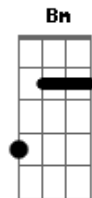

# Boygenius - Satanist

tom:

Intro: G D Bm G A  
D Bm G

[Primeira Parte]

D Bm G D Bm G  
Will you be a satanist with me?  
D Bm G D  
Mortgage off your soul to buy your dream  
Bm G D  
Vacation home in Florida  
The collateral, the devil's repossession' from me D Bm G  
D Bm G D Bm G  
Trying to score some off brand ecstasy  
D Bm G D Bm G  
Will you be an anarchist with me?  
D Bm G D Bm G  
Sleep in cars and kill the bourgeoisie  
D Bm G  
At least until you find out what a fake I am  
D Bm G  
Spray paint my initials on an AT-M  
D Bm G D Bm G  
I burn my cash and smash my old TV

[Instrumental] D Bm G  
D Bm G  
D Bm G  
D Bm G

[Segunda Parte]

D Bm G D Bm G  
Will you be a nihilist with me?  
D Bm G D Bm G  
If nothin' matters, man, that's a relief

## Acordes

© ukulele-chords.com

© ukulele-chords.com

© ukulele-chords.com

© ukulele-chords.com

D Bm G  
Solomon had a point when he wrote Ecclesiastes  
D Bm G  
If nothing can be known, then stupidity is holy  
D  
If the void becomes a bore  
Bm G D Bm  
We'll treat ourselves to some self-belief  
G  
(Oh, you know what I should do?)

[Instrumental] D Bm G  
D Bm G  
D Bm G  
D Bm G  
D

[Final]

D Bm D G D  
You wonder if you can even be seen  
Bm D G  
From so far away  
D Bm D G D  
A slow pull, a seismic drift  
Bm D G  
Leaning over the edge of the continent  
D Bm D G  
It's so hard to come back  
D Bm D G D  
You hang on until it traps  
Bm D G  
You under, you under  
D Bm D G  
You under, you under