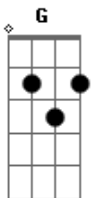

# Boygenius - Satanist

tom:

Intro: G D Bm G A  
D Bm G

[Primeira Parte]

D Bm G D Bm G  
Will you be a satanist with me?  
D Bm G D  
Mortgage off your soul to buy your dream  
Bm G D  
Vacation home in Florida  
The collateral, the devil's repossession' from me D Bm G  
D Bm G D Bm G  
Trying to score some off brand ecstasy  
D Bm G D Bm G  
Will you be an anarchist with me?  
D Bm G D Bm G  
Sleep in cars and kill the bourgeoisie  
D Bm G  
At least until you find out what a fake I am  
D Bm G  
Spray paint my initials on an AT-M  
D Bm G D Bm G  
I burn my cash and smash my old TV

[Instrumental] D Bm G  
D Bm G  
D Bm G  
D Bm G

[Segunda Parte]

D Bm G D Bm G  
Will you be a nihilist with me?  
D Bm G D Bm G  
If nothin' matters, man, that's a relief

## Acordes

© ukulele-chords.com

© ukulele-chords.com

© ukulele-chords.com

© ukulele-chords.com

D Bm G  
Solomon had a point when he wrote Ecclesiastes  
D Bm G  
If nothing can be known, then stupidity is holy  
D  
If the void becomes a bore  
Bm G D Bm  
We'll treat ourselves to some self-belief  
G  
(Oh, you know what I should do?)

[Instrumental] D Bm G  
D Bm G  
D Bm G  
D Bm G  
D

[Final]

D Bm D G D  
You wonder if you can even be seen  
Bm D G  
From so far away  
D Bm D G D  
A slow pull, a seismic drift  
Bm D G  
Leaning over the edge of the continent  
D Bm D G  
It's so hard to come back  
D Bm D G D  
You hang on until it traps  
Bm D G  
You under, you under  
D Bm D G  
You under, you under