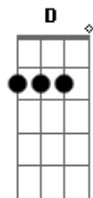

# Boygenius - Satanist

tom:

Intro: G D Bm G A  
D Bm G

[Primeira Parte]

D Bm G D Bm G  
Will you be a satanist with me?  
D Bm G D  
Mortgage off your soul to buy your dream  
Bm G D  
Vacation home in Florida  
The collateral, the devil's repossession' from me D Bm G  
D Bm G D Bm G  
Trying to score some off brand ecstasy  
D Bm G D Bm G  
Will you be an anarchist with me?  
D Bm G D Bm G  
Sleep in cars and kill the bourgeoisie  
D Bm G  
At least until you find out what a fake I am  
D Bm G  
Spray paint my initials on an AT-M  
D Bm G D Bm G  
I burn my cash and smash my old TV

[Instrumental] D Bm G  
D Bm G  
D Bm G  
D Bm G

[Segunda Parte]

D Bm G D Bm G  
Will you be a nihilist with me?  
D Bm G D Bm G  
If nothin' matters, man, that's a relief

## Acordes

© ukulele-chords.com

© ukulele-chords.com

© ukulele-chords.com

© ukulele-chords.com

D Bm G  
Solomon had a point when he wrote Ecclesiastes  
D Bm G  
If nothing can be known, then stupidity is holy  
D  
If the void becomes a bore  
Bm G D Bm  
We'll treat ourselves to some self-belief  
G  
(Oh, you know what I should do?)