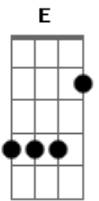

© ukulele-chords.com