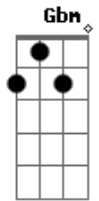

# Boygenius - Leonard Cohen

tom:

Intro: E G A A

[Primeira Parte]

On the <sup>A</sup> on-ramp you said  
 "If you <sup>G</sup> love me, you will listen to this <sup>D</sup> song"  
 And I could tell that you were <sup>Gbm</sup> serious  
 So I didn't tell you you were driving the wrong way  
 On the <sup>Gbm</sup> interstate until the song was done  
 You felt like an idiot adding an hour to the drive  
 But it gave us more time to <sup>Gbm</sup> embarrass ourselves  
 Tellin' <sup>A</sup> stories we wouldn't tell anyone else

## Acordes

© ukulele-chords.com

© ukulele-chords.com

© ukulele-chords.com

© ukulele-chords.com

© ukulele-chords.com

You said, "I might like you less now that you know me so well"  
<sup>Gbm</sup> I might like you less now that you know me so well <sup>E</sup> <sup>A</sup> <sup>G D</sup>

[Segunda Parte]

Leonard <sup>A</sup> Cohen once said, "There's a crack in everything <sup>G</sup>  
 That's how the light gets in" <sup>Gbm</sup> <sup>D</sup>  
 And I am not an old man having an existential crisis <sup>A</sup> <sup>G</sup> <sup>A</sup> <sup>G D</sup>  
 At a Buddhist monastery writing horny poetry <sup>A</sup> <sup>G</sup> <sup>D</sup>  
 But I agree <sup>Gbm</sup>