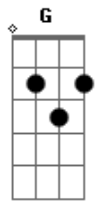

© ukulele-chords.com