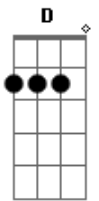

# Boygenius - Leonard Cohen

tom:

Intro: E G A A

[Primeira Parte]

On the <sup>A</sup> on-ramp you said  
 "If you <sup>G</sup> love me, you will listen to this <sup>D</sup> song"  
 And I could tell that you were <sup>Gbm</sup> serious  
 So I didn't tell you you were driving the wrong way  
 On the <sup>Gbm</sup> interstate until the song was done  
 You felt like an idiot adding an hour to the drive  
 But it gave us more time to <sup>Gbm</sup> embarrass ourselves  
 Tellin' <sup>A</sup> stories we wouldn't tell anyone else

## Acordes

© ukulele-chords.com

© ukulele-chords.com

© ukulele-chords.com

© ukulele-chords.com

© ukulele-chords.com

You said, "I might like you less now that you know me so well"  
<sup>Gbm</sup> I might like you less now that you know me so well <sup>E</sup> <sup>A</sup> <sup>G D</sup>

[Segunda Parte]

Leonard <sup>A</sup> Cohen once said, "There's a crack in everything <sup>G</sup>  
 That's how the light gets in" <sup>Gbm</sup> <sup>D</sup>  
 And I am not an old man having an existential crisis <sup>A</sup> <sup>G</sup> <sup>A</sup> <sup>G D</sup>  
 At a Buddhist monastery writing horny poetry <sup>A</sup> <sup>G</sup> <sup>D</sup>  
 But I agree <sup>Gbm</sup>