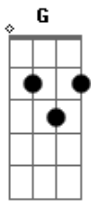

© ukulele-chords.com

© ukulele-chords.com