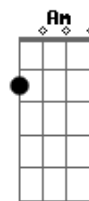

© ukulele-chords.com