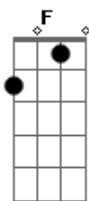

© ukulele-chords.com