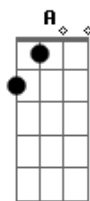

© ukulele-chords.com

© ukulele-chords.com