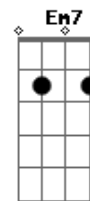

© ukulele-chords.com

© ukulele-chords.com