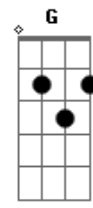

© ukulele-chords.com