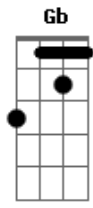

© ukulele-chords.com