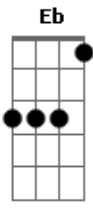

© ukulele-chords.com