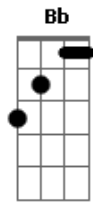

© ukulele-chords.com