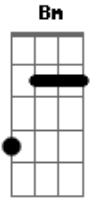

© ukulele-chords.com