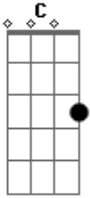

Boyce Avenue - Pocketful Of Sunshine (Natasha Bedingfield)

Tom: C

Chorus:

Tuning: D G C F A D

Bridge:

Verse:

Outro:

Acordes