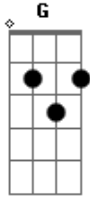

© ukulele-chords.com

© ukulele-chords.com