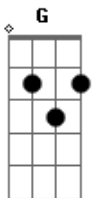

© ukulele-chords.com