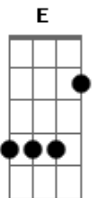

Boyce Avenue - On My Way

Tom: D

OBS: CASO QUEIRA TOCAR NO TOM DA VERSÃO TOCADA NO VIOLÃO, APENAS AFINE 1/2 TOM ABAIXO.
Intro: D A G Bm A

I wasn't there the moment You first learned to breathe

But I'm on my way, on my way

I wasn't there the moment You got off your knees

But I'm on my way, on my way

REFRÃO

Lay down And come alive in all you've found, All you're meant to be

For now Wait until the morning light

walk) Close our eyes to see Just close your eyes to see

And when you're bound to second place Well I'm on my way, on my way

So don't believe it's all in vain Cause I'm on my way, on my way

The light at the end is worth the pain

Cause I'm on my way, I'm on my way Ohhhhh

SOLO:

Solo base: (SUAVE:)

FINAL:

I'll be there the moment You come out in white Cause I'm on my way, on my way

way

Acordes

© ukulele-chords.com

© ukulele-chords.com