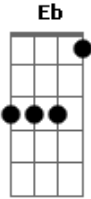

Boyce Avenue - Hate That I Love You (Rihanna)

Tom: **Db**

Pre-chorus: (slight palm mute)

Key of **Gb** (G down ½ step)

Chorus:

Tuning: **Eb Ab Db Gb Bb Eb** (Standard: down ½ step)

= hammer on

X = mute

Intro:

Bridge:

Verse 1 and 2: (palm mute)

Outro:

Acordes

© ukulele-chords.com

© ukulele-chords.com

© ukulele-chords.com