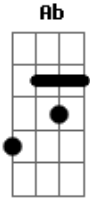

© ukulele-chords.com