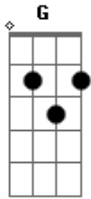

Boyce Avenue - Hate That I Love You (Rihanna)

Tom: **Db**

Pre-chorus: (slight palm mute)

Key of **Gb** (G down ½ step)

Chorus:

Tuning: **Eb Ab Db Gb Bb Eb** (Standard: down ½ step)

= hammer on

X = mute

Intro:

Bridge:

Verse 1 and 2: (palm mute)

Outro:

Acordes

© ukulele-chords.com

© ukulele-chords.com

© ukulele-chords.com