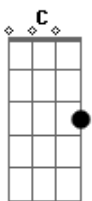

Boomin - Rose Of Sharyn

tom:

Intro: Bm G Bm

[Primeira Parte]

Bm
Numb and broken, here I stand alone
G
Wondering what were
A
The last words I said to you
Bm
Hoping, praying
G
That I'll find a way to turn back time
Bm
Can I turn back time?

[Refrão 1]

C D Em
What would I give to behold
G
The smile, the face of love
C D
You've never left me
Em G
The rising sun will always speak your name

[Segunda Parte]

Bm A
Numb and broken, here I stand alone
G
Wondering what were
Em G
The last words I said to you
Bm
Hoping, praying
A G
That I'll find a way to turn back time
Em Bm
Can I turn back time?

[Refrão 1]

C D Em
What would I give to behold

Acordes

© ukulele-chords.com

© ukulele-chords.com

© ukulele-chords.com

© ukulele-chords.com

© ukulele-chords.com