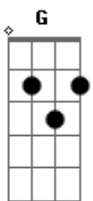

Boomin - Rose Of Sharyn

tom:

Intro: Bm G Bm

[Primeira Parte]

Bm
Numb and broken, here I stand alone
G
Wondering what were
A
The last words I said to you
Bm
Hoping, praying
G
That I'll find a way to turn back time
Bm
Can I turn back time?

[Refrão 1]

C D Em
What would I give to behold
G
The smile, the face of love
C D
You've never left me
Em G
The rising sun will always speak your name

[Segunda Parte]

Bm A
Numb and broken, here I stand alone
G
Wondering what were
Em G
The last words I said to you
Bm
Hoping, praying
A G
That I'll find a way to turn back time
Em Bm
Can I turn back time?

[Refrão 1]

C D Em
What would I give to behold

Acordes

© ukulele-chords.com

© ukulele-chords.com

© ukulele-chords.com

© ukulele-chords.com

© ukulele-chords.com