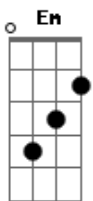

Boomin - Rose Of Sharyn

tom:

Intro: Bm G Bm

[Primeira Parte]

Bm
Numb and broken, here I stand alone
G
Wondering what were
A
The last words I said to you
Bm
Hoping, praying
G
That I'll find a way to turn back time
Bm
Can I turn back time?

[Refrão 1]

C D Em
What would I give to behold
G
The smile, the face of love
C D
You've never left me
Em G
The rising sun will always speak your name

[Segunda Parte]

Bm A
Numb and broken, here I stand alone
G
Wondering what were
Em G
The last words I said to you
Bm
Hoping, praying
A G
That I'll find a way to turn back time
Em Bm
Can I turn back time?

[Refrão 1]

C D Em
What would I give to behold

Acordes

© ukulele-chords.com

© ukulele-chords.com

© ukulele-chords.com

© ukulele-chords.com

© ukulele-chords.com

© ukulele-chords.com

G
The smile, the face of love
C D
You've never left me
Em G
The rising sun will always speak your name

[Refrão 2]

C D Em
It won't be long, we'll meet again
G
Your memory is never passing
C D Em
It won't be long, we'll meet again
G
My love for you is everlasting