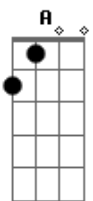

Boomin - Rose Of Sharyn

tom:

Intro: Bm G Bm

[Primeira Parte]

Bm
Numb and broken, here I stand alone
G
Wondering what were
A
The last words I said to you
Bm
Hoping, praying
G
That I'll find a way to turn back time
Bm
Can I turn back time?

[Refrão 1]

C D Em
What would I give to behold
G
The smile, the face of love
C D
You've never left me
Em G
The rising sun will always speak your name

[Segunda Parte]

Bm A
Numb and broken, here I stand alone
G
Wondering what were
Em G
The last words I said to you
Bm
Hoping, praying
A G
That I'll find a way to turn back time
Em Bm
Can I turn back time?

[Refrão 1]

C D Em
What would I give to behold

Acordes

© ukulele-chords.com

© ukulele-chords.com

© ukulele-chords.com

© ukulele-chords.com

© ukulele-chords.com