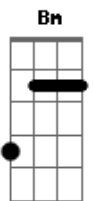

Boomin - Rose Of Sharyn

tom:

Intro: Bm G Bm

[Primeira Parte]

Bm
Numb and broken, here I stand alone
G
Wondering what were
A
The last words I said to you
Bm
Hoping, praying
G
That I'll find a way to turn back time
Bm
Can I turn back time?

[Refrão 1]

C D Em
What would I give to behold
G
The smile, the face of love
C D
You've never left me
Em G
The rising sun will always speak your name

[Segunda Parte]

Bm A
Numb and broken, here I stand alone
G
Wondering what were
Em G
The last words I said to you
Bm
Hoping, praying
A G
That I'll find a way to turn back time
Em Bm
Can I turn back time?

[Refrão 1]

C D Em
What would I give to behold

Acordes

© ukulele-chords.com