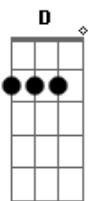

Boomin - Rose Of Sharyn

tom:

Intro: Bm G Bm

[Primeira Parte]

Bm
Numb and broken, here I stand alone
G
Wondering what were
A
The last words I said to you
Bm
Hoping, praying
G
That I'll find a way to turn back time
Bm
Can I turn back time?

[Refrão 1]

C D Em
What would I give to behold
G
The smile, the face of love
C D
You've never left me
Em G
The rising sun will always speak your name

[Segunda Parte]

Bm A
Numb and broken, here I stand alone
G
Wondering what were
Em G
The last words I said to you
Bm
Hoping, praying
A G
That I'll find a way to turn back time
Em Bm
Can I turn back time?

[Refrão 1]

C D Em
What would I give to behold

Acordes

© ukulele-chords.com

© ukulele-chords.com

© ukulele-chords.com

© ukulele-chords.com

© ukulele-chords.com