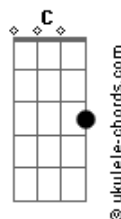

Bonnie Tyler - You're The One

tom:
Gm (forma dos acordes no tom de Em)
Capotraste na 3ª casa
Intro: Em D C Bm7

Em Am7
Another rainy morning
D Bm7
People rushing by
Em Am7
My head is still in the clouds
D Bm7
I dream with open eyes
C D
Suddenly out of nowhere
G Am7
She came into my life
C D
Like we'd known each other
C D
For quite a while

Em C
You're the one
D Bm7
That God had made for me
Em C
You're the one
D Bm7
Who's always in my dreams
C
The one who keeps me going
D Bm7
When I can't go on
C
The one that I've been waiting for
D
For so long

Em Am7
In the sound of silence
D Bm7
The time is standing still
Em Am7
There's some kind of bond between us
D Bm7
That's givin' me the chill
C D
Do you really wonder
G Am7
That we can burn the sky
C D
It's written a thousand years ago
C D
In the Book of Life

Em C
You're the one
D Bm7
That God had made for me
Em C
You're the one
D Bm7
Who's mine eternally

Acordes

C
The one who keeps me dreaming
D Bm7
When I'm sad and tired
C
Who gives my life a meaning
D
Untill the day I die
[Solo] Em C D Bm7
Em C D Bm7
Bm7 C D Bm7
Bm7 C D
Em Am7
Another rainy morning
D Bm7
People rushing by
Em Am7
My head is still in the clouds
D Bm7
I dream with open eyes
C D
Suddenly out of nowhere
G Am7
She came into my life

Em C
You're the one
D Bm7
That God had made for me
Em C
You're the one
D Bm7
Who's mine eternally
C
The one who keeps me dreaming
D Bm7
When I'm sad and tired
C
Who gives my life a meaning
D
Untill the day I die

Em C
You're the one
D Bm7
That God had made for me
Em C
You're the one
D Bm7
Who's mine eternally
C
The one who keeps me dreaming
D Bm7
When I'm sad and tired
C
Who gives my life a meaning
D
Untill the day I die

[Final] Em C D Bm7
Em C D Bm7
Bm7 C D Bm7
Bm7 C D