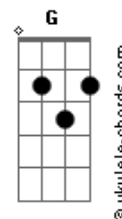

Bonnie Tyler - You're The One

tom:
Gm (forma dos acordes no tom de Em)
Capotraste na 3ª casa
Intro: Em D C Bm7

Em Am7
Another rainy morning
D Bm7
People rushing by
Em Am7
My head is still in the clouds
D Bm7
I dream with open eyes
C D
Suddenly out of nowhere
G Am7
She came into my life
C D
Like we'd known each other
C D
For quite a while

Em C
You're the one
D Bm7
That God had made for me
Em C
You're the one
D Bm7
Who's always in my dreams
C
The one who keeps me going
D Bm7
When I can't go on
C
The one that I've been waiting for
D
For so long

Em Am7
In the sound of silence
D Bm7
The time is standing still
Em Am7
There's some kind of bond between us
D Bm7
That's givin' me the chill
C D
Do you really wonder
G Am7
That we can burn the sky
C D
It's written a thousand years ago
C D
In the Book of Life

Em C
You're the one
D Bm7
That God had made for me
Em C
You're the one
D Bm7
Who's mine eternally

Acordes

C
The one who keeps me dreaming
D Bm7
When I'm sad and tired
C
Who gives my life a meaning
D
Untill the day I die
[Solo] Em C D Bm7
Em C D Bm7
Bm7 C D Bm7
Bm7 C D
Em Am7
Another rainy morning
D Bm7
People rushing by
Em Am7
My head is still in the clouds
D Bm7
I dream with open eyes
C D
Suddenly out of nowhere
G Am7
She came into my life

Em C
You're the one
D Bm7
That God had made for me
Em C
You're the one
D Bm7
Who's mine eternally
C
The one who keeps me dreaming
D Bm7
When I'm sad and tired
C
Who gives my life a meaning
D
Untill the day I die

Em C
You're the one
D Bm7
That God had made for me
Em C
You're the one
D Bm7
Who's mine eternally
C
The one who keeps me dreaming
D Bm7
When I'm sad and tired
C
Who gives my life a meaning
D
Untill the day I die

[Final] Em C D Bm7
Em C D Bm7
Bm7 C D Bm7
Bm7 C D