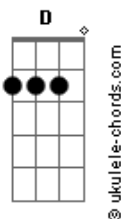

Bonnie Tyler - You're The One

tom:
Gm (forma dos acordes no tom de Em)
Capotraste na 3ª casa
Intro: Em D C Bm7

Em Am7
Another rainy morning
D Bm7
People rushing by
Em Am7
My head is still in the clouds
D Bm7
I dream with open eyes
C D
Suddenly out of nowhere
G Am7
She came into my life
C D
Like we'd known each other
C D
For quite a while

Em C
You're the one
D Bm7
That God had made for me
Em C
You're the one
D Bm7
Who's always in my dreams
C
The one who keeps me going
D Bm7
When I can't go on
C
The one that I've been waiting for
D
For so long

Em Am7
In the sound of silence
D Bm7
The time is standing still
Em Am7
There's some kind of bond between us
D Bm7
That's givin' me the chill
C D
Do you really wonder
G Am7
That we can burn the sky
C D
It's written a thousand years ago
C D
In the Book of Life

Em C
You're the one
D Bm7
That God had made for me
Em C
You're the one
D Bm7
Who's mine eternally

Acordes

C
The one who keeps me dreaming
D Bm7
When I'm sad and tired
C
Who gives my life a meaning
D
Untill the day I die
[Solo] Em C D Bm7
Em C D Bm7
Bm7 C D Bm7
Bm7 C D
Em Am7
Another rainy morning
D Bm7
People rushing by
Em Am7
My head is still in the clouds
D Bm7
I dream with open eyes
C D
Suddenly out of nowhere
G Am7
She came into my life

Em C
You're the one
D Bm7
That God had made for me
Em C
You're the one
D Bm7
Who's mine eternally
C
The one who keeps me dreaming
D Bm7
When I'm sad and tired
C
Who gives my life a meaning
D
Untill the day I die

Em C
You're the one
D Bm7
That God had made for me
Em C
You're the one
D Bm7
Who's mine eternally
C
The one who keeps me dreaming
D Bm7
When I'm sad and tired
C
Who gives my life a meaning
D
Untill the day I die

[Final] Em C D Bm7
Em C D Bm7
Bm7 C D Bm7
Bm7 C D