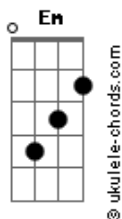

Bonnie Tyler - You're The One

tom:
Gm (forma dos acordes no tom de Em)
Capotraste na 3ª casa
Intro: Em D C Bm7

Em Am7
Another rainy morning
D Bm7
People rushing by
Em Am7
My head is still in the clouds
D Bm7
I dream with open eyes
C D
Suddenly out of nowhere
G Am7
She came into my life
C D
Like we'd known each other
C D
For quite a while

Em C
You're the one
D Bm7
That God had made for me
Em C
You're the one
D Bm7
Who's always in my dreams
C
The one who keeps me going
D Bm7
When I can't go on
C
The one that I've been waiting for
D
For so long

Em Am7
In the sound of silence
D Bm7
The time is standing still
Em Am7
There's some kind of bond between us
D Bm7
That's givin' me the chill
C D
Do you really wonder
G Am7
That we can burn the sky
C D
It's written a thousand years ago
C D
In the Book of Life

Em C
You're the one
D Bm7
That God had made for me
Em C
You're the one
D Bm7
Who's mine eternally

Acordes

C
The one who keeps me dreaming
D Bm7
When I'm sad and tired
C
Who gives my life a meaning
D
Untill the day I die
[Solo] Em C D Bm7
Em C D Bm7
Bm7 C D Bm7
Bm7 C D
Em Am7
Another rainy morning
D Bm7
People rushing by
Em Am7
My head is still in the clouds
D Bm7
I dream with open eyes
C D
Suddenly out of nowhere
G Am7
She came into my life

Em C
You're the one
D Bm7
That God had made for me
Em C
You're the one
D Bm7
Who's mine eternally
C
The one who keeps me dreaming
D Bm7
When I'm sad and tired
C
Who gives my life a meaning
D
Untill the day I die

Em C
You're the one
D Bm7
That God had made for me
Em C
You're the one
D Bm7
Who's mine eternally
C
The one who keeps me dreaming
D Bm7
When I'm sad and tired
C
Who gives my life a meaning
D
Untill the day I die

[Final] Em C D Bm7
Em C D Bm7
Bm7 C D Bm7
Bm7 C D