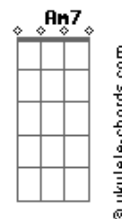

Bonnie Tyler - You're The One

tom:
Gm (forma dos acordes no tom de Em)
Capotraste na 3ª casa
Intro: Em D C Bm7

Em Am7
Another rainy morning
D Bm7
People rushing by
Em Am7
My head is still in the clouds
D Bm7
I dream with open eyes
C D
Suddenly out of nowhere
G Am7
She came into my life
C D
Like we'd known each other
C D
For quite a while

Em C
You're the one
D Bm7
That God had made for me
Em C
You're the one
D Bm7
Who's always in my dreams
C
The one who keeps me going
D Bm7
When I can't go on
C
The one that I've been waiting for
D
For so long

Em Am7
In the sound of silence
D Bm7
The time is standing still
Em Am7
There's some kind of bond between us
D Bm7
That's givin' me the chill
C D
Do you really wonder
G Am7
That we can burn the sky
C D
It's written a thousand years ago
C D
In the Book of Life

Em C
You're the one
D Bm7
That God had made for me
Em C
You're the one
D Bm7
Who's mine eternally

Acordes

C
The one who keeps me dreaming
D Bm7
When I'm sad and tired
C
Who gives my life a meaning
D
Untill the day I die
[Solo] Em C D Bm7
Em C D Bm7
Bm7 C D Bm7
Bm7 C D
Em Am7
Another rainy morning
D Bm7
People rushing by
Em Am7
My head is still in the clouds
D Bm7
I dream with open eyes
C D
Suddenly out of nowhere
G Am7
She came into my life

Em C
You're the one
D Bm7
That God had made for me
Em C
You're the one
D Bm7
Who's mine eternally
C
The one who keeps me dreaming
D Bm7
When I'm sad and tired
C
Who gives my life a meaning
D
Untill the day I die

Em C
You're the one
D Bm7
That God had made for me
Em C
You're the one
D Bm7
Who's mine eternally
C
The one who keeps me dreaming
D Bm7
When I'm sad and tired
C
Who gives my life a meaning
D
Untill the day I die

[Final] Em C D Bm7
Em C D Bm7
Bm7 C D Bm7
Bm7 C D