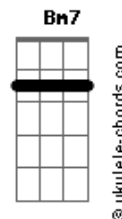

Bonnie Tyler - You're The One

tom:
Gm (forma dos acordes no tom de Em)
Capotraste na 3ª casa
Intro: Em D C Bm7

Em Am7
Another rainy morning
D Bm7
People rushing by
Em Am7
My head is still in the clouds
D Bm7
I dream with open eyes
C D
Suddenly out of nowhere
G Am7
She came into my life
C D
Like we'd known each other
C D
For quite a while

Em C
You're the one
D Bm7
That God had made for me
Em C
You're the one
D Bm7
Who's always in my dreams
C
The one who keeps me going
D Bm7
When I can't go on
C
The one that I've been waiting for
D
For so long

Em Am7
In the sound of silence
D Bm7
The time is standing still
Em Am7
There's some kind of bond between us
D Bm7
That's givin' me the chill
C D
Do you really wonder
G Am7
That we can burn the sky
C D
It's written a thousand years ago
C D
In the Book of Life

Em C
You're the one
D Bm7
That God had made for me
Em C
You're the one
D Bm7
Who's mine eternally

Acordes

C
The one who keeps me dreaming
D Bm7
When I'm sad and tired
C
Who gives my life a meaning
D
Untill the day I die
[Solo] Em C D Bm7
Em C D Bm7
Bm7 C D Bm7
Bm7 C D
Em Am7
Another rainy morning
D Bm7
People rushing by
Em Am7
My head is still in the clouds
D Bm7
I dream with open eyes
C D
Suddenly out of nowhere
G Am7
She came into my life

Em C
You're the one
D Bm7
That God had made for me
Em C
You're the one
D Bm7
Who's mine eternally
C
The one who keeps me dreaming
D Bm7
When I'm sad and tired
C
Who gives my life a meaning
D
Untill the day I die

Em C
You're the one
D Bm7
That God had made for me
Em C
You're the one
D Bm7
Who's mine eternally
C
The one who keeps me dreaming
D Bm7
When I'm sad and tired
C
Who gives my life a meaning
D
Untill the day I die

[Final] Em C D Bm7
Em C D Bm7
Bm7 C D Bm7
Bm7 C D