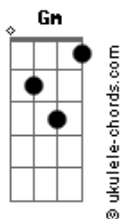

Bonnie Tyler - You're The One

tom:
Gm (forma dos acordes no tom de Em)
Capotraste na 3ª casa
Intro: Em D C Bm7

Em Am7
Another rainy morning
D Bm7
People rushing by
Em Am7
My head is still in the clouds
D Bm7
I dream with open eyes
C D
Suddenly out of nowhere
G Am7
She came into my life
C D
Like we'd known each other
C D
For quite a while

Em C
You're the one
D Bm7
That God had made for me
Em C
You're the one
D Bm7
Who's always in my dreams
C
The one who keeps me going
D Bm7
When I can't go on
C
The one that I've been waiting for
D
For so long

Em Am7
In the sound of silence
D Bm7
The time is standing still
Em Am7
There's some kind of bond between us
D Bm7
That's givin' me the chill
C D
Do you really wonder
G Am7
That we can burn the sky
C D
It's written a thousand years ago
C D
In the Book of Life

Em C
You're the one
D Bm7
That God had made for me
Em C
You're the one
D Bm7
Who's mine eternally

Acordes

C
The one who keeps me dreaming
D Bm7
When I'm sad and tired
C
Who gives my life a meaning
D
Untill the day I die
[Solo] Em C D Bm7
Em C D Bm7
Bm7 C D Bm7
Bm7 C D
Em Am7
Another rainy morning
D Bm7
People rushing by
Em Am7
My head is still in the clouds
D Bm7
I dream with open eyes
C D
Suddenly out of nowhere
G Am7
She came into my life

Em C
You're the one
D Bm7
That God had made for me
Em C
You're the one
D Bm7
Who's mine eternally
C
The one who keeps me dreaming
D Bm7
When I'm sad and tired
C
Who gives my life a meaning
D
Untill the day I die

Em C
You're the one
D Bm7
That God had made for me
Em C
You're the one
D Bm7
Who's mine eternally
C
The one who keeps me dreaming
D Bm7
When I'm sad and tired
C
Who gives my life a meaning
D
Untill the day I die

[Final] Em C D Bm7
Em C D Bm7
Bm7 C D Bm7
Bm7 C D