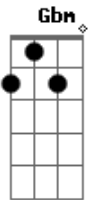

Gbm F
Cor de morango, olhar diamante , azul do céu

Acordes

© ukulele-chords.com

© ukulele-chords.com

© ukulele-chords.com

© ukulele-chords.com

© ukulele-chords.com