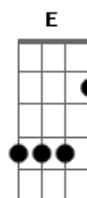

© ukulele-chords.com