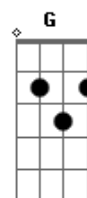

© ukulele-chords.com