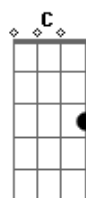

© ukulele-chords.com