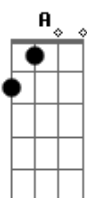

© ukulele-chords.com