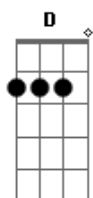

D G Bm G
D G
There's a thread that runs between us
D G
Pulling cross this great divide
Bm A
It's only there for the believers
G A
Don't stop believing, don't stop believing

Chorus:
D G
Close your eyes and see my blue skies breaking through
D
These dark clouds
G
You are the light
D2 G Bm
In my mind I see your red dress and your arms are reaching
G
Through the night
G G G G G
I'll never give up the fight
G A B D C B A
I'll go the distance

A B D C B D
A B D C B A
I'll go the distance
A B D C B D
(A B D C B A A B D C B D)
There's a neverending story
(A B D C B A A B D C B D)
That begins with you and I
A B D C B A
Like the rose outside your window
A B D C B D C (Riff)
Don't let it die, don't let it die

B -----3-----3-----3-----
G -----3---5-3---5-3---5-3-----
D -----5-----
A -----3-----
E -----

Chorus:
D G
Close your eyes and see my blue skies breaking through
D
These dark clouds
G
You are the light
D G Bm
In my mind I see your red dress and your arms are reaching
G
Through the night

Chorus:
D G
Close your eyes and see my blue skies breaking through
D
These dark clouds
G
You are the light
D G Bm
In my mind I see your red dress and your arms are reaching
G
Through the night
G G G G G
I'll never give up the fight
G A B D C B A
I'll go the distance

A B D C B D
A B D C B A
I'll go the distance
A B D C B D
A B D C B A
I'll go the distance
A B D C B A
I'll go the distance
A B D C B A
I'll go the distance
A B D C B D

Acordes