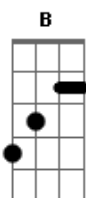

© ukulele-chords.com