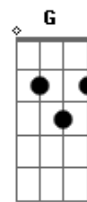

© ukulele-chords.com