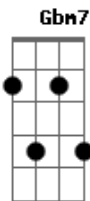

© ukulele-chords.com