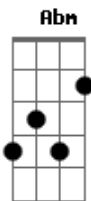

© ukulele-chords.com