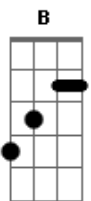

© ukulele-chords.com