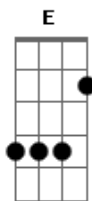

(VERSE)

E
I can't say my name, my life is on the line
A
They say that I'm to blame, that I'm guilty of a crime
E
I wish that I could be in another time and place
A
With someone else's soul and someone else's face

(BRIDGE)

B A E
This world ain't so cut and dry but I can't 'why?' wrong or right
Abm A Gbm7
I ain't here to justify what I gotta do to survive

(Chorus)

E
Hey, man, I'm alive
Gbm A
As long as I can breathe, as long as I can fight
E Gbm A
Hey man, I know I'll get by
E Gbm A
When I wanna die I pick up all the pieces and what's left of my pride
B A E
I'm feeling like a Monday but I wish I were a Saturday night
B A E
Dbm E Dbm
I'm feeling like a Monday but someday I'll be Saturday night
(SOLO)
E Dbm A
E Gbm A
E Dbm A
E Gbm A

(BRIDGE)

B
Tuesday just might go my way
A E
It can't get worse than yesterday
B
Thursdays, Fridays ain't been kind
A
Somehow I'll survive

(Chorus)

E
Hey, man, I'm alive
Gbm A
As long as I can breathe, as long as I can fight
E Gbm A
Hey man, I know I'll get by
E Gbm A
When I wanna die I pick up all the pieces and what's left of my pride
B A E
Dbm E Dbm
I'm feeling like a Monday but someday I'll be Saturday night
B A E
I'm feeling like a Monday but someday I'll be Saturday night
B A E
I'm feeling like a Monday but someday I'll be Saturday night

Transcribed by Felipe Fontoura Melachawças

Acordes