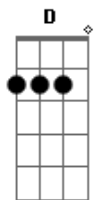

Bon Jovi - Roller Coaster

Tom: D

D A B G
Roller coaster
D
I see you thinking twice
A
Wish I could read your mind
B
Move up or out of line
G
Too late for praying
D
I know we might lose our breath
A
We might be scared to death
B
This chance is like a step
G
Just got to take it

D A
Whoa oh
B G
Countdown to here we go

D
Hold on tight, slide a little closer
A
Up so high stars are on our shoulders
Bm G
Time fly's by, don't close your eyes
D
Kiss by kiss love is a thrill ride
A Bm
What goes up might take us upside down
G
Life ain't a merry go round

D A
It's a roller coaster
B G
It's a roller coaster

D
Can't lie and won't pretend
A
I know what's round the band
B
Too late to start again
G
Won't take it slower
D

Let's slip right off these tracks
A
We'll fly or we might crash
B
Don't look down, don't look back
G
Cause it ain't over
D
Hold on tight, slide a little closer
A
Up so high stars are on our shoulders
Bm G
Time fly's by, don't close your eyes
D
Kiss by kiss love is a like a thrill ride
A Bm
What goes up might take us upside down
G
Life ain't a merry go round

D A
It's a roller coaster
Bm G
It's a roller coaster

D A
Whoa oh
B G
Countdown to here we go

D
Hold on tight, slide a Little closer
A B
Up so high the stars are on our shoulders
G
It's a roller coaster

D
Kiss by kiss love is like a thrill ride
A Bm
What goes up might take us upside down
G
Life ain't a merry go round

D A
It's a roller coaster
Bm G
Roller coaster
D A
Roller coaster
B G
Roller coaster

Acordes

© ukulele-chords.com