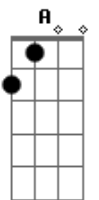

© ukulele-chords.com