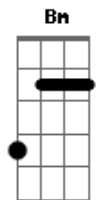

Bon Jovi - Roller Coaster

Tom: D

D A B G
Roller coaster
D
I see you thinking twice
A
Wish I could read your mind
B
Move up or out of line
G
Too late for praying
D
I know we might lose our breath
A
We might be scared to death
B
This chance is like a step
G
Just got to take it

D A
It's a roller coaster
Bm G
Roller coaster
D A
Roller coaster
B G
Roller coaster

Acordes

© ukulele-chords.com

© ukulele-chords.com

© ukulele-chords.com

© ukulele-chords.com

© ukulele-chords.com