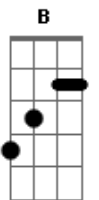

Bon Jovi - Roller Coaster

Tom: D

D A B G
Roller coaster
D
I see you thinking twice
A
Wish I could read your mind
B
Move up or out of line
G
Too late for praying
D
I know we might lose our breath
A
We might be scared to death
B
This chance is like a step
G
Just got to take it

D A
It's a roller coaster
Bm G
It's a roller coaster

D A
Whoa oh
B G
Countdown to here we go

D
Hold on tight, slide a Little closer
A B
Up so high the stars are on our shoulders
G
It's a roller coaster

D
Kiss by kiss love is like a thrill ride
A Bm
What goes up might take us upside down
G
Life ain't a merry go round

D A
It's a roller coaster
Bm G
Roller coaster
D A
Roller coaster
B G
Roller coaster

Acordes

© ukulele-chords.com

© ukulele-chords.com

© ukulele-chords.com

© ukulele-chords.com

© ukulele-chords.com