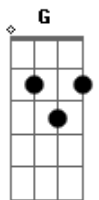

Bon Jovi - Roller Coaster

Tom: D

D A B G
Roller coaster
D
I see you thinking twice
A
Wish I could read your mind
B
Move up or out of line
G
Too late for praying
D
I know we might lose our breath
A
We might be scared to death
B
This chance is like a step
G
Just got to take it

D A
It's a roller coaster
Bm G
It's a roller coaster

D A
Whoa oh
B G
Countdown to here we go

D
Hold on tight, slide a Little closer
A B
Up so high the stars are on our shoulders
G
It's a roller coaster

D
Kiss by kiss love is like a thrill ride
A Bm
What goes up might take us upside down
G
Life ain't a merry go round

D A
It's a roller coaster
Bm G
Roller coaster
D A
Roller coaster
B G
Roller coaster

Acordes

© ukulele-chords.com

© ukulele-chords.com

© ukulele-chords.com

© ukulele-chords.com

© ukulele-chords.com