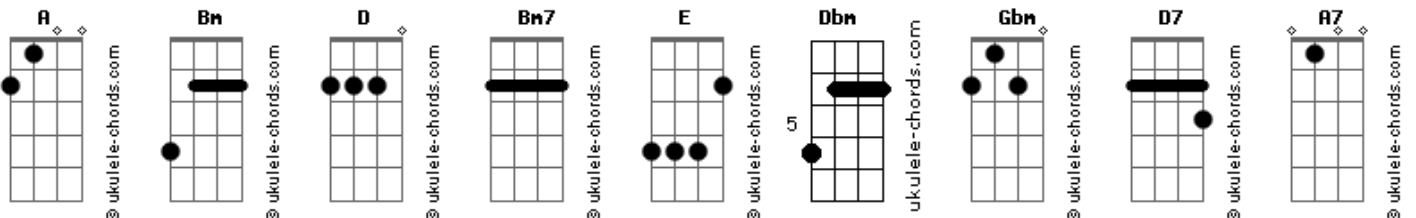

It's alright - I'm open all night

I've been right here waiting no matter how long

I'll keep the jukebox playing our favourite song

Hey If you're lonely - I'm open all night

Open all night - I'll never turn out the lights

Open all night

Bridge:

Yeah, yeah, yeah Yeah, yeah, yeah

If anybody had a heart

If anybody had a heart

You know how much

Just how much?

I want you

<>

A2 Bm D A

Open all night - I'll never turn out the lights

<>

A2
Don?t worry about me - I get along

I'm like the neon signs that's always on

It's alright - I'm open all night

I've been right here waiting no matter how long

I'll keep the jukebox playing our favourite song

Hey If you're lonely - I'm open all night

Open all night - I'll never turn out the lights

Open all night - Yeahyeah?

A2
Don?t worry about me - I get along

I'm like the neon signs that's always on

It's alright - I'm open all night

I've been right here waiting no matter how long

I'll keep the jukebox playing our favourite song

Hey If you're lonely - I'm open all night

A2 Bm D A2
A2 Bm D A2

Acordes